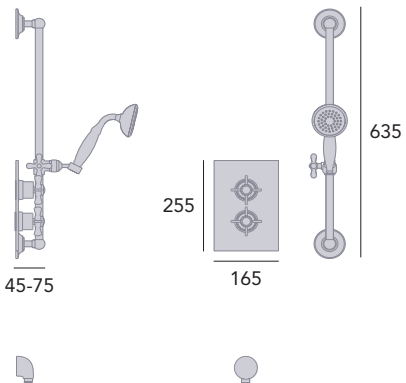

Working pressure range: Min. 0.2, Max. 5.0 Bar