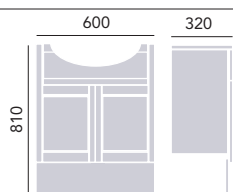

600mm Vanity Unit

Dove Grey	FFDGRVAN600	£522
Graphite	FFGRAVAN600	£522
Ivory Lace	FFIVLVAN600	£522

Unit is pre-cut to be compatible with Dorchester, Granley & Claverton semi-recessed basins. Removable shelf included. Handle positions are not pre-drilled. Select stylish handles from our on-trend range, p134 - 135. Worktops and plinths sold separately.