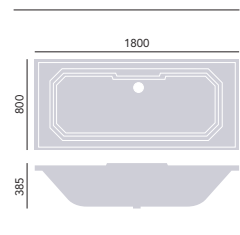

Acrylic Double Ended Fitted Bath

Internal length 1645mm
Internal width 650mm
Height 385mm
Overflow to waste 280mm
Water capacity 225ltr

1800 x 800mm Solid Skin
2 taphole BGRW1880D £773

Please order panels separately, see p112 - 113. Use with bath screen, see p110. Comes with adjustable feet.