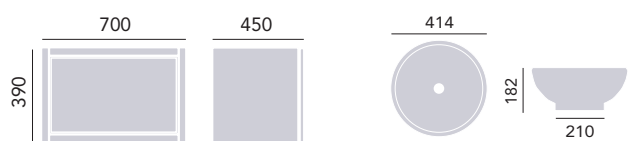

Worktops

White	WTWHIWWHD	£114
Oak	WTOAKWWHD	£114

Handle positions are not pre-drilled. Select a stylish handle from our on-trend range, see p134 - 135.

Handle positions are not pre-drilled. Select a stylish handle from our on-trend range, see p134 - 135.