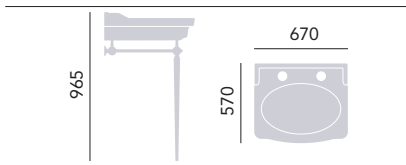

Use with a bottle trap, see p183