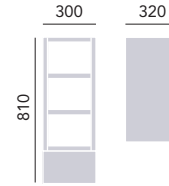

Worktops and plinths sold separately.