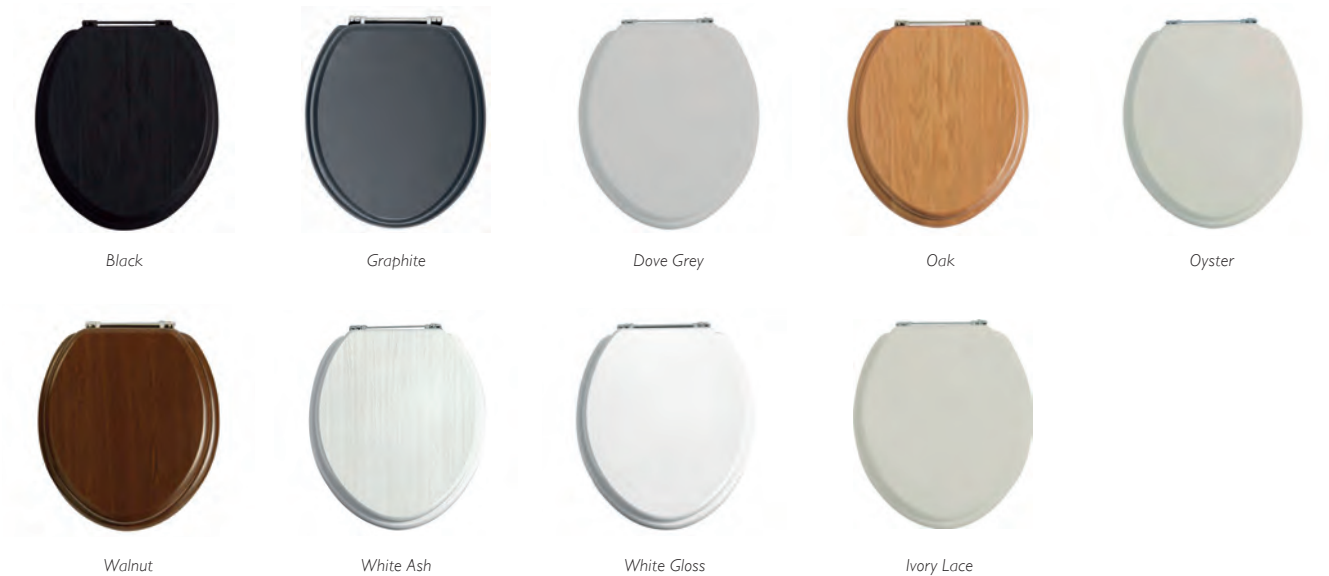

GRANLEY DECO

Standard WC Seats

Chrome Finish Hinge

Black	TSBLA101	£86
Graphite	TSGRA101	£86
Dove Grey	TSDGRI01	£86
Oak	TSOAK101	£98
Oyster	TSOYS101	£86
Walnut	TSWNT101	£86
White Ash	TSWAS101	£86
White Gloss	TSWGL101	£86
Ivory Lace	TSIL101	£86

Vintage Gold Finish Hinge

Black	TSBLA100	£102
Graphite	TSGRA100	£102
Dove Grey	TSDGRI00	£102
Oak	TSOAK100	£115
Oyster	TSOYS100	£102
Walnut	TSWNT100	£102
White Ash	TSWAS100	£102
White Gloss	TSWGL100	£102
Ivory Lace	TSIL100	£102

Adjustable hinge seat will fit all British standard WCs

Soft Close WC Seats

Chrome Finish Hinge

Black	TSBLA101SC	£125
Graphite	TSGRA101SC	£125
Dove Grey	TSDGRI01SC	£125
Oak	TSOAK101SC	£125
Oyster	TSOYS101SC	£125
Walnut	TSWNT101SC	£125
White Ash	TSWAS101SC	£125
White Gloss	TSWGL101SC	£125
Ivory Lace	TSIL101SC	£125

Thermoset Plastic

White/Stainless Steel	AWG101S	£102

Adjustable soft close hinge seat will fit all British standard WCs.