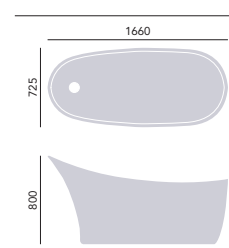

Lydford Freestanding Acrylic Single Ended Bath

Height max 800mm
Weight 48kg
Overflow to waste 390mm
Water capacity 238ltr

1660 x 725mm

No taphole   BLFFSW00   **£2019**

Chrome clicker waste and overflow is included. Use with freestanding bath taps only. Cannot be fitted with a standard waste trap unless the waste is fitted below floor level or if the bath is positioned on a raised floor or plinth.