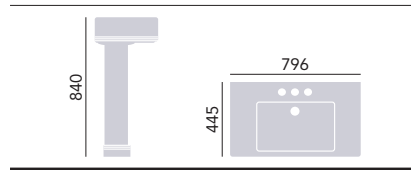

Use with a bottle trap, see p183