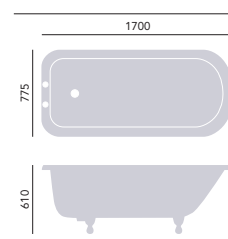

Chrome

+BRT93

£2852

Price includes bath and feet. For waste options, choose from THC21 or THC16 with THC15CI, all on p111.

FREESTANDING CAST IRON BATHS

Devon
Cast Iron Double Ended Bath

Internal length 1645mm
Internal width 610mm
Height inc. feet 790mm
Weight 144kg
Overflow to waste 367mm
Water capacity 195ltr (BRT40)
& 195ltr (BRT44)

Essex
Cast Iron Single Ended Bath

Internal length 1580mm
Internal width 615mm
Height inc. feet 610mm
Weight 141kg
Overflow to waste 390mm
Water capacity 225ltr

1700 x 770mm

2 taphole
No taphole

Including Heritage Feet

Cast Iron +BRT02
Chrome +BRT12

Including Imperial Feet

Cast Iron +BRT22
Chrome +BRT24

BRT20
BRT00

£1825
£1908

£1985
£2109

Price includes bath and feet. Essex 2 taphole bath with Imperial Feet shown here. See page 95 for additional feet options. For waste options, choose from THC21 or THC16 with THC15CI, all on p111.

Madeira
Cast Iron Double Ended Bath

Internal length 1620mm
Internal width 585mm
Height 695mm
Weight 194kg
Overflow to waste 390mm
Water capacity 215ltr

1700 x 695mm

No taphole

BRT76

£5346

PICK YOUR PERFECT SHADE