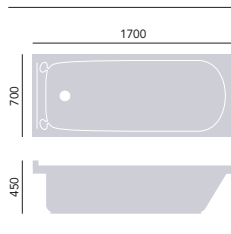

Dorchester
Acrylic Single Ended Fitted Bath

Internal length 1514mm
Internal width 567mm
Height 450mm
Overflow to waste 315mm
Water capacity 200ltr

1700 x 700mm Solid Skin
2 taphole BRHW1770S **£577**

Please order panels separately, see p112 - 113. Use with bath screen, see p110. Comes with adjustable feet.