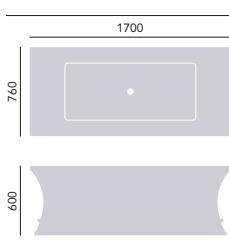

FREESTANDING ACRYLIC BATHS

Penrose Freestanding Acrylic Double Ended Bath

Height max 600mm
 Weight 60kg
 Overflow to waste 370mm
 Water capacity 258ltr

1700 x 760mm

No taphole BPRFSW00 **£2050**

For use with freestanding taps only. Chrome clicker waste and overflow is included. Cannot be fitted with a standard waste trap unless the waste is fitted below floor level, if the bath is positioned on a raised floor or plinth, or used with shallow trap THC15CI, see p 111.