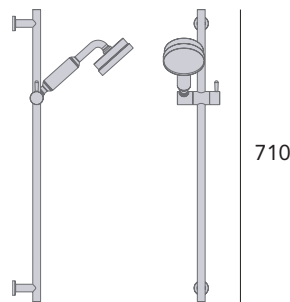

Deluxe Adjustable Riser Kit with Handset

Chrome STCI8 £245

710

Large 4" handset.