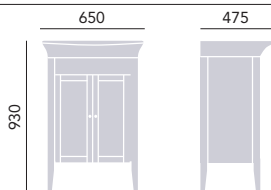

Blenheim Basins

1 Taphole Basin	PHPW061	£330
2 Taphole Basin	PHPW06	£330
3 Taphole Basin	PHPW063	£330

Paint finish highlights the wood grain. Handle positions are not pre-drilled. Select stylish handles from our on-trend range, see p134 - 135. Removable shelf included. Measurements given include the basin.