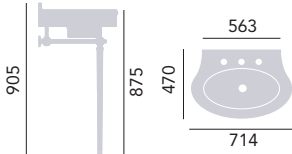

Washstand Chrome

Washstand	WSABCLA	£615
Glass Shelf	WGABCLA	£127

Use with a bottle trap, see p183. Please note the towel rails are not suitable for use with the Claverton washstand.