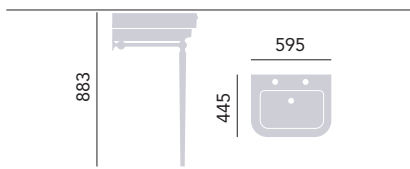

Washstand Vintage Gold

Washstand	WSABWYNVG	£685
Glass Shelf	WGABWYNVG	£140
Towel Rail	WTABUNIVG	£140

Use with a bottle trap, see p183