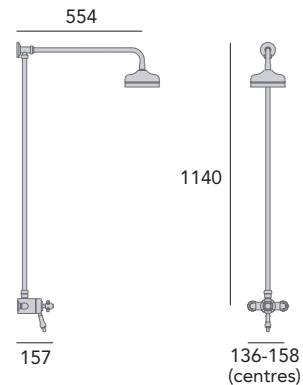

Working pressure range: Min: 0.2 Max: 5.0

Working pressure range: Min: 0.2 Max: 5.0