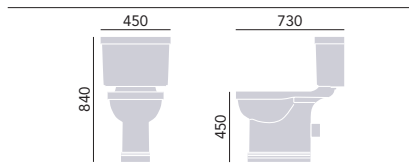

Use with a bottle trap, see p183

WYNWOOD

Close Coupled Comfort Height WC & Cistern
 WC PWYWC00 £308
 Cistern PWYW01F £236

Close Coupled Standard Height WC & Cistern
 WC PWYW00 £269
 Cistern PWYW01F £236

Use with Heritage WC seat. Cistern price includes fittings. Select your cistern lever from our range, see p87. Cistern offers 6/4 litre dual flush.

Use with Heritage WC seat. Cistern price includes fittings. Select your cistern lever from our range, see p87. Cistern offers 6/4 litre dual flush.

Acrylic Single Ended Fitted Bath

Internal length 1489mm
 Internal width 572mm
 Height 380mm
 Overflow to waste 335mm
 Water capacity 200ltr