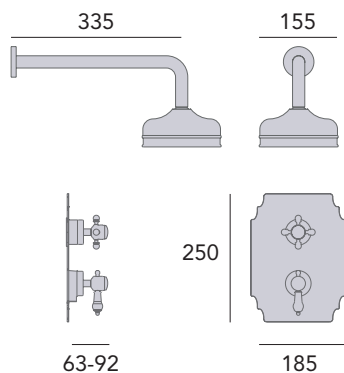

Working pressure range: Min: 0.2 Max: 5.0

Working pressure range: Min 0.2 Bar, Max 5.0 Bar