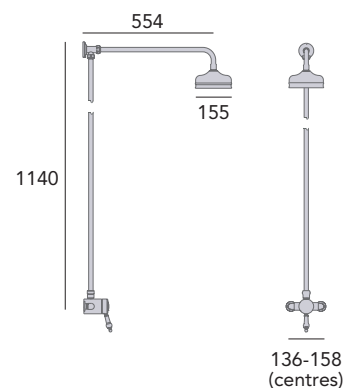

Working pressure range: Min: 0.2 Max: 5.0

Working pressure range: Min: 0.2 Max: 5.0