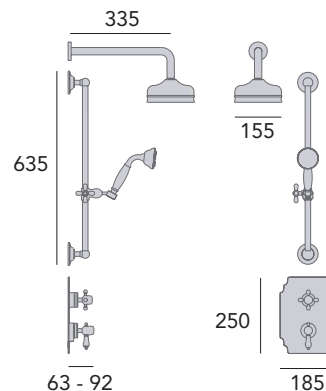

Working pressure range: Min: 0.2 Max: 5.0

Working pressure range: Min 0.2 Bar, Max 5.0 Bar