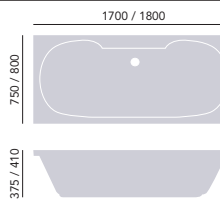

Acrylic Double Ended Fitted Bath

Internal length 1540mm
Internal width 559mm
Height 375mm
Overflow to waste 290mm
Water capacity 205ltr

Internal length 1646mm
Internal width 573mm
Height 410mm
Overflow to waste 320mm
Water capacity 205ltr

1800 x 800mm Solid Skin
2 taphole BDW1880D £767

Please order panels separately, see p112 - 113. Use with bath screen, see p110. Comes with adjustable feet.