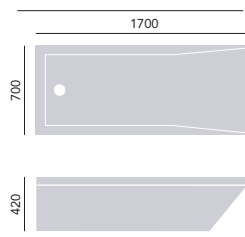

High level Flush Pack

Chrome	CC03	£364
Vintage Gold	CA03	£415

High/Low level Coupling Kit

Ceramic	CKHPW00	£97
---------	---------	-----

Cistern price includes fittings. Cistern offers 6/4 litre dual flush. Flush pack includes brackets and chain pull. Shortening the flush pipe may affect the efficiency of the flush.

Acrylic Single Ended Fitted Bath

Internal length 1543mm
Internal width 500-585mm
Height 425mm
Overflow to waste 310mm
Water capacity 202ltr

1700 x 700mm Solid Skin
No taphole BHPW1770S £577

Please order panels separately, see p112 - 113. Use with bath screen, see p110. Comes with adjustable feet.

Acrylic Double Ended Fitted Bath

Internal length 1591mm
Internal width 600mm
Height 450mm
Overflow to waste 370mm
Water capacity 200ltr

1700 x 750mm Solid Skin
No taphole BHPW1775D £702

Internal length 1695mm
Internal width 640mm
Height 470mm
Overflow to waste 375mm
Water capacity 220ltr