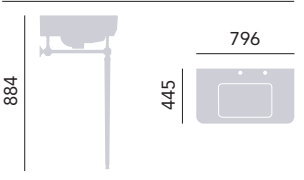

Use with a bottle trap, see p183

Washstand Towel Rail

Height 35mm
 Width 321mm
 Depth 85mm

Chrome WTABUNI £115
 Vintage Gold WTABUNIVG £140

Use with a bottle trap, see p183.

COLOUR FINISHES

Our on-trend range of washstands are available in 2 colour finishes to match your choice of brassware. Pick from chrome or vintage gold.