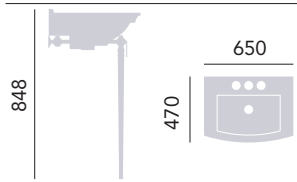

Use with a bottle trap, see p183