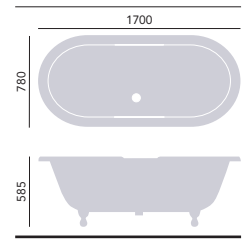

Price includes bath and feet. 2 taphole bath with Imperial Feet shown. For waste options, choose from THC21 or THC16 with THC15CI, all on p111.