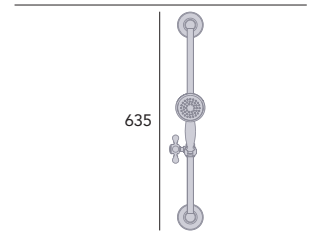

Chrome STCI8 £245

710

Large 4" handset.

Premium Adjustable Riser Kit with Handset

Chrome STC08 £187
Vintage Gold STA08 £237

635

Adjustable Riser Kit with Handset

Chrome STC04 £142
Vintage Gold STA04 £192