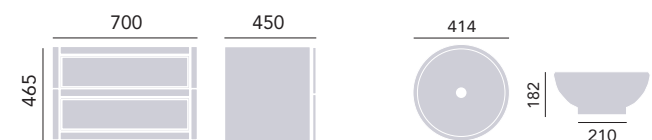

Worktops

White	WTWHIWWHS	£84
Oak	WTOAKWWHS	£84

Handle positions are not pre-drilled. Select a stylish handle from our on-trend range, see p134 - 135.

Handle positions are not pre-drilled. Select a stylish handle from our on-trend range, see p134 - 135.