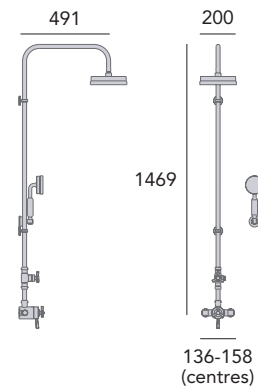

Working pressure range: Min: 0.2 Max: 5.0