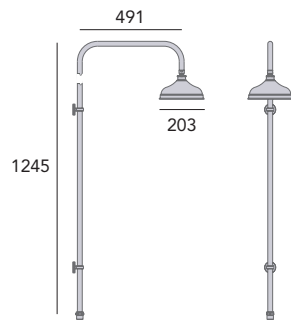

Deluxe Fixed Riser Kit with Head

Chrome STC17 £406

Extra large 8" shower head.

Fixed Riser Kit with Diverter to Head and Handset

Chrome STC15 £428
 Vintage Gold STA15 £558

Large 6" shower head.

WASTES & EXTRAS