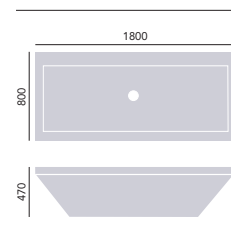

Internal length 1695mm
Internal width 640mm
Height 470mm
Overflow to waste 375mm
Water capacity 220ltr

1800 x 800mm Solid Skin
No taphole   BHPWI880D   **£767**

Please order panels separately, see p112 - 113. Use with bath screen, see p110. Comes with adjustable feet.