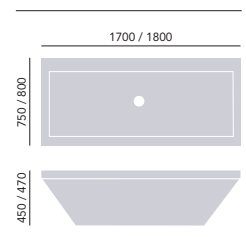

BLENHEIM

Close Coupled WC & Cistern

Comfort Height WC	PHPWC00	£291
Standard Height WC	PHPW00	£252
Cistern	PHPW01F	£224

Low-Level WC & Cistern

Comfort Height WC	PHPWC00	£291
Standard Height WC	PHPW00	£252
Low-level Cistern	PHPW01LF	£241

Low level Flush Pack

Chrome	CC02	£160
Vintage Gold	CA02	£182

High/Low level Coupling Kit

Ceramic	CKHPW00	£97

Cistern price includes fittings and offers a single flush of 6 litres. Select your cistern lever from our range, see p87.

Cistern price includes fittings and offers a single flush of 6 litres. Select your cistern lever from our range, see p87.

High Level WC & Cistern

Comfort Height WC	PHPWC00	£291
Standard Height WC	PHPW00	£252
High Level Cistern	PHP2W02F	£325

High level Flush Pack

Chrome	CC03	£364
Vintage Gold	CA03	£415

High/Low level Coupling Kit

Ceramic	CKHPW00	£97

Cistern price includes fittings. Cistern offers 6/4 litre dual flush. Flush pack includes brackets and chain pull. Shortening the flush pipe may affect the efficiency of the flush.

Acrylic Single Ended Fitted Bath

Internal length 1543mm
Internal width 500-585mm
Height 425mm
Overflow to waste 310mm
Water capacity 202ltr

1700 x 700mm Solid Skin
No taphole BHPW1770S £577

Please order panels separately, see p112 - 113. Use with bath screen, see p110. Comes with adjustable feet.

Acrylic Double Ended Fitted Bath

Internal length 1591mm
Internal width 600mm
Height 450mm
Overflow to waste 370mm
Water capacity 200ltr

1700 x 750mm Solid Skin
No taphole BHPW1775D £702

Internal length 1695mm
Internal width 640mm
Height 470mm
Overflow to waste 375mm
Water capacity 220ltr

1800 x 800mm Solid Skin
No taphole BHPW1880D £767

Use with a bottle trap, see p183. Please note the towel rails are not suitable for use with the Claverton washstand.