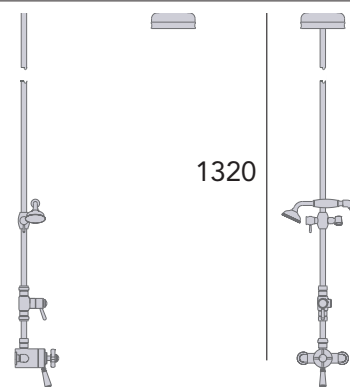

Working pressure range: Min: 0.2 Max: 5.0