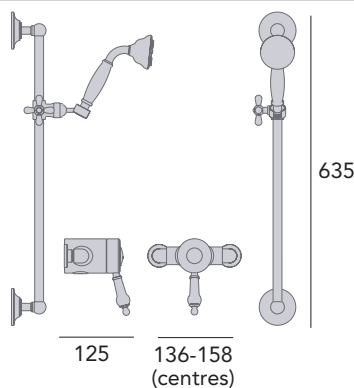

Working pressure range: Min: 0.2 Max: 5.0

Working pressure range: Min: 0.2 Max: 5.0