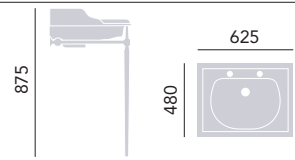

Use with a bottle trap, see p183.