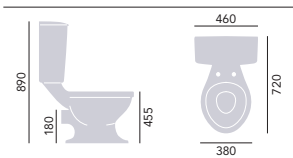

VICTORIA

Comfort Height WC & Cistern

Comfort Height WC PVEWC00 **£308**
 Cistern PVEWC01F **£236**

Use with Heritage WC seat. Cistern price includes fittings. Select your cistern lever from our range, see p87.