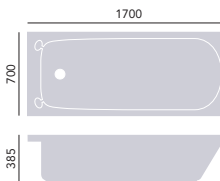

DORCHESTER

Use with Heritage WC Seat. Select your cistern lever from our range. Cistern offers 6 litre single flush.

Cistern price includes fittings.

Acrylic Single Ended Fitted Bath

Internal length 1514mm
Internal width 567mm
Height 450mm
Overflow to waste 315mm
Water capacity 200ltr

1700 x 700mm Solid Skin
2 taphole BRHW1770S £577

Please order panels separately, see p112 - 113. Use with bath screen, see p110. Comes with adjustable feet.

Acrylic Single Ended Fitted Bath

Internal length 1510mm
Internal width 574mm
Height 385mm
Overflow to waste 315mm
Water capacity 200ltr

1700 x 700mm Solid Skin
2 taphole BDW1770S £577

Bath has two plain soap dishes and plain internal rim. Please order panels separately, see p112 - 113. Use with bath screens, see p110. Comes with adjustable feet.

Acrylic Double Ended Fitted Bath

Internal length 1540mm
Internal width 559mm
Height 375mm
Overflow to waste 290mm
Water capacity 205ltr

Internal length 1646mm
Internal width 573mm
Height 410mm
Overflow to waste 320mm
Water capacity 205ltr

1800 x 800mm Solid Skin
2 taphole BDW1880D £767

Please order panels separately, see p112 - 113. Use with bath screen, see p110. Comes with adjustable feet.