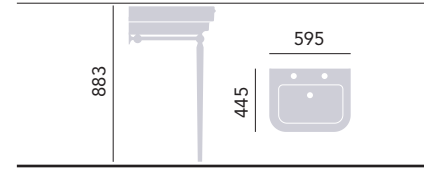

Use with a bottle trap, see p183