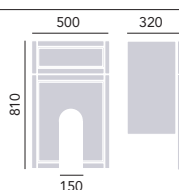

For use with concealed cistern CFC32 only. Compatible with any Heritage back to wall pan. Worktops and plinths sold separately.