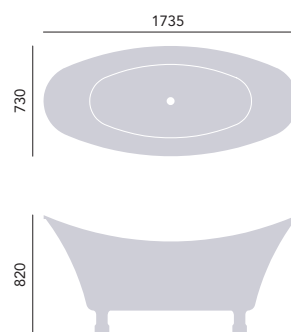

Each bath is individually finished with real metallic leaf and coated with a high gloss acrylic surface. Chrome clicker waste and overflow is included. Use with THC15CI, see p111.