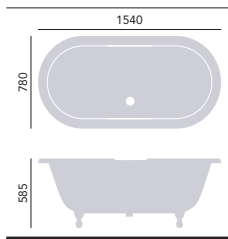

BRT88
BRT87

Price includes bath and feet. No taphole bath with Imperial Feet shown. For waste options, choose from THC21 or THC16 with THC15CI, all on p111.