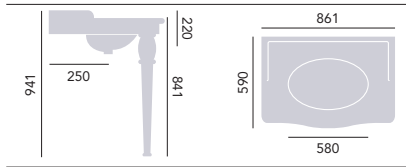

VICTORIA

Standard Basin & Pedestal

3 Taphole Basin PVEW063 £335
Pedestal PVEW10 £197

Single Console Basin & Legs

3 Taphole Basin PVEW463 £693
Console Basin Legs PVEW09L £219

Use with bottle traps, see p183.