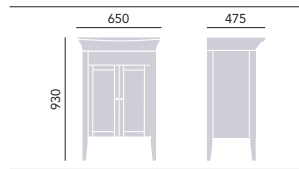

Paint finish highlights the wood grain. Handle positions are not pre-drilled. Select stylish handles from our on-trend range, see p134 - 135. Removable shelf included. Measurements given include the basin.

Use with a bottle trap, see p183.