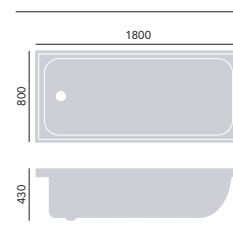

Victoria
Acrylic Super Deep Single Ended Fitted Bath

Internal length 1536mm
Internal width 595mm
Height 430mm
Overflow to waste 375mm
Water capacity 225ltr

1800 x 800mm Solid Skin
2 taphole BVEWI880S **£797**

Please order panels separately, see p112 - 113. Use with bath screen, see p110. Comes with adjustable feet.