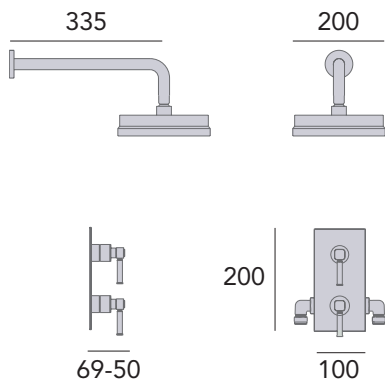

Working pressure range: Min: 0.1 Max 5.0

Working pressure range: Min: 0.1 Max 5.0