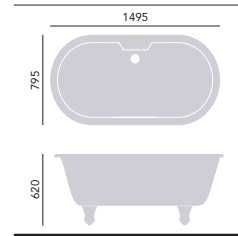

Height inc. feet 620mm
Weight 35kg
Overflow to waste 360mm
Water capacity 189ltr

1495 x 795mm with Chrome Feet
2 taphole BBOFSW00 + BFOBC **£1054**

For waste options select THC16 with THC15CI on p111.

Oban
Freestanding Acrylic Double Ended Roll Top Bath