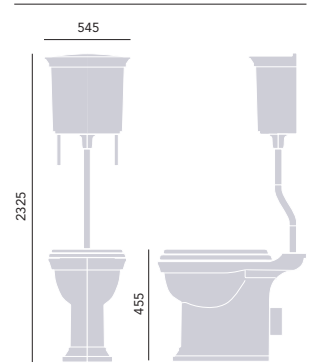

Cistern price includes fittings and offers a single flush of 6 litres. Select your cistern lever from our range, see p87.

High Level WC & Cistern

Comfort Height WC	PHPWC00	£291
Standard Height WC	PHPW00	£252
High Level Cistern	PHP2W02F	£325

High level Flush Pack

Chrome	CC03	£364
Vintage Gold	CA03	£415

High/Low level Coupling Kit

Ceramic	CKHPW00	£97
---------	---------	-----

Cistern price includes fittings. Cistern offers 6/4 litre dual flush. Flush pack includes brackets and chain pull. Shortening the flush pipe may affect the efficiency of the flush.