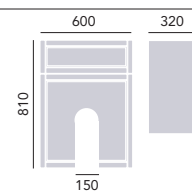

For use with concealed cistern CFC32 only. Compatible with any Heritage back to wall pan. Worktops and plinths sold separately.