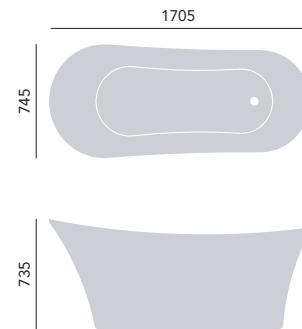

Each bath is individually finished with real metallic leaf and coated with a high gloss acrylic surface. Chrome clicker waste and overflow is included. Use with THCI5CI, see p111.