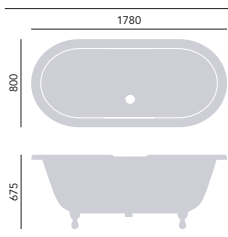

Price includes bath and feet. No taphole bath with Grand Imperial Feet shown. For waste options, choose from THC21 or THC16 with THC15CI, all on p111.