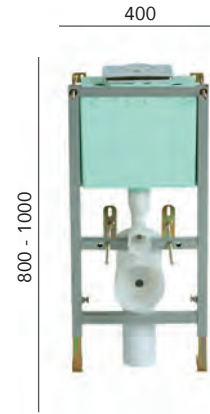

These frames make a Wall Hung WC easier to install. Frame depth 145 - 245mm. Cistern offers 6/4 litre dual flush.

Wall Hung Frame & Concealed Cistern
Top Access
Frame & Concealed Cistern, Steel CFC34 £358