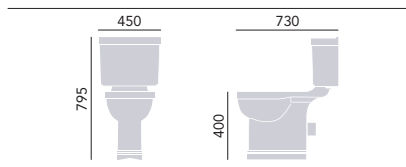

Use with a bottle trap, see p183

WYNWOOD

Close Coupled Comfort Height WC & Cistern
 WC PWYWC00 £308
 Cistern PWYW01F £236

Close Coupled Standard Height WC & Cistern
 WC PWYW00 £269
 Cistern PWYW01F £236

Use with Heritage WC seat. Cistern price includes fittings. Select your cistern lever from our range, see p87. Cistern offers 6/4 litre dual flush.