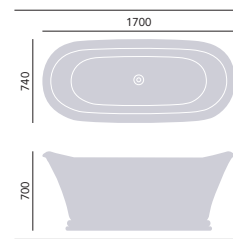

Orford
Freestanding Acrylic Double Ended Slipper Bath

Height max 700mm
Weight 66kg
Overflow to waste 370mm
Water capacity 222ltr

1700 x 740mm
No taphole   BORFSW00   **£2198**

Chrome clicker waste and overflow is included. Use with freestanding bath taps only. Cannot be fitted with a standard waste trap unless the waste is fitted below floor level, if the bath is positioned on a raised floor or plinth, or used with shallow trap THCI5CI, see p111.