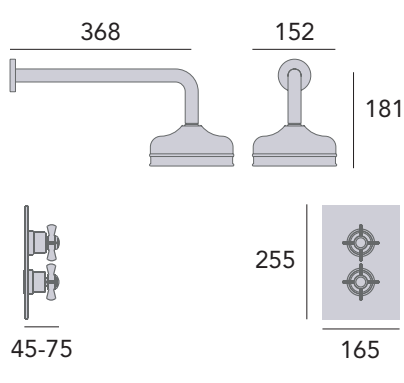

Working pressure range: Min. 0.2, Max. 5.0 Bar