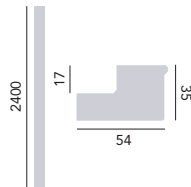

2400mm Cornice

Dove Grey	FFDGRCOR	£132
Graphite	FFGRACOR	£132
Ivory Lace	FFIVLCOR	£132

The cornice attaches to the top row of cabinets and is used in conjunction with the bridge to create a decorative finish.