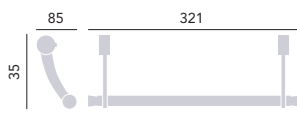

Use with a bottle trap, see p183.

COLOUR FINISHES

Our on-trend range of washstands are available in 2 colour finishes to match your choice of brassware. Pick from chrome or vintage gold.