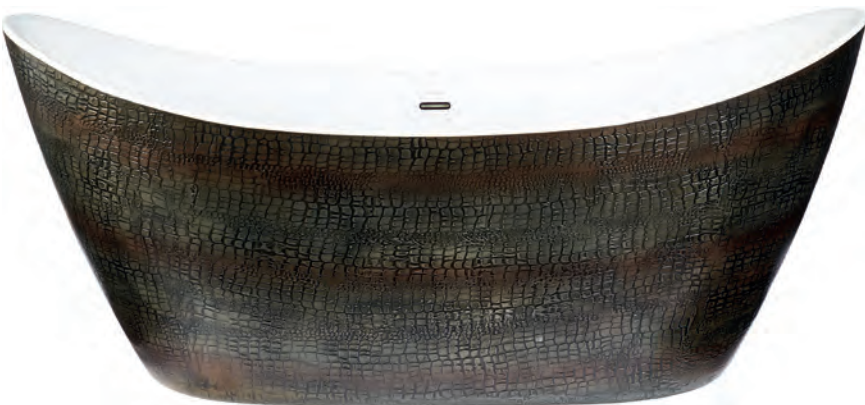

STATEMENT FREESTANDING ACRYLIC BATHS

**Alderley Mock Croc Skin Effect
Freestanding Acrylic Double Ended Bath**

Height max 750mm
Weight 49kg
Overflow to waste 360mm
Water capacity 227ltr

Mock Croc Effect   BALFS00CRC   **£3208**