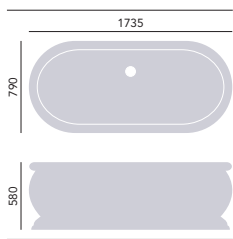

FREESTANDING ACRYLIC BATHS

Derrymore
Freestanding Acrylic Double Ended Roll Top Bath

Height 580mm
Weight 58kg
Overflow to waste 375mm
Water capacity 290ltr

1735 x 790mm
No taphole BVEFSW00 **£2079**

Chrome clicker waste and overflow is included. Use with THCI5CI, see p111. Use with freestanding bath taps only.