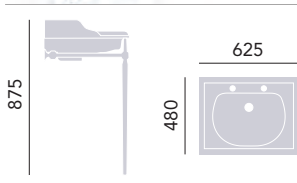

Use with a bottle trap, see p183.