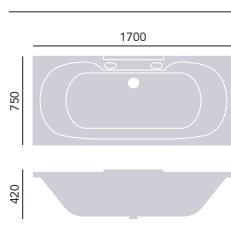

Claverton
Acrylic Double Ended Fitted Bath

Internal length 1587mm
Internal width 570mm
Height 420mm
Overflow to waste 335mm
Water capacity 205ltr

1700 x 750mm Solid Skin
2 taphole   BRHWI775D   **£696**

Please order panels separately, see p112 - 113. Use with bath screen, see p110. Comes with adjustable feet.