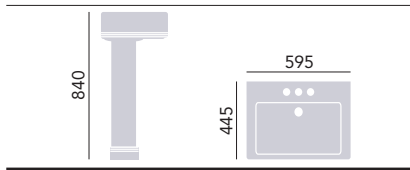

Use with a bottle trap, see p183