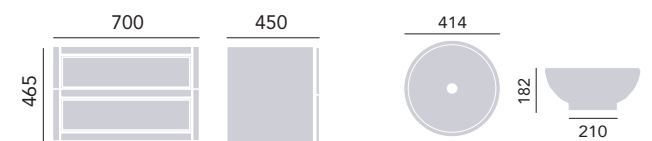

Worktops

White	WTWHIWWHD	£114
Oak	WTOAKWWHD	£114

Handle positions are not pre-drilled. Select a stylish handle from our on-trend range, see p134 - 135.

Handle positions are not pre-drilled. Select a stylish handle from our on-trend range, see p134 - 135.