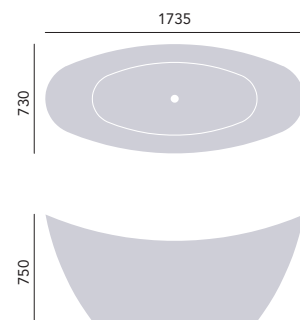

**Wenlock Marble Effect
Freestanding Acrylic Double Ended Bath**

Height max 750mm
Weight 49kg
Overflow to waste 360mm
Water capacity 227ltr

As this bath is hand finished colour and pattern may vary.

BWENFS00MBL £2970