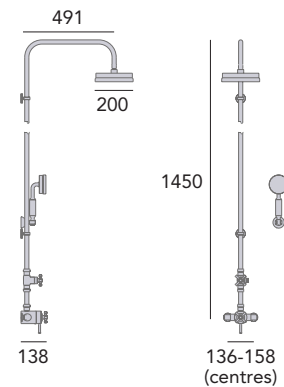

Working pressure range: Min: 0.2 Max: 5.0