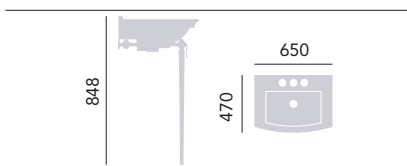

Washstand Vintage Gold

Washstand	WSABBLEVG	£740
Glass Shelf	WGABBLEVG	£132
Towel Rail	WTABUNIVG	£140