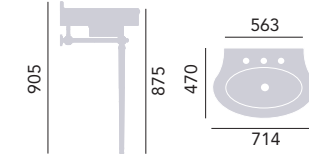

Washstand Vintage Gold

Washstand	WSABCLAVG	£696
Glass Shelf	WGABCLAVG	£143

Use with a bottle trap, see p183. Please note the towel rails are not suitable for use with the Claverton washstand.