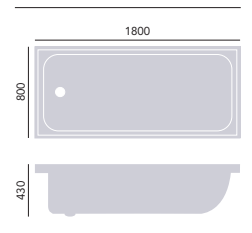

Acrylic Super Deep Single Ended Fitted Bath

Internal length 1536mm
Internal width 595mm
Height 430mm
Overflow to waste 375mm
Water capacity 225ltr

1800 x 800mm Solid Skin 2 taphole BVEWI880S **£797**

Please order panels separately, see p112 - 113. Use with bath screen, see p110. Comes with adjustable feet.