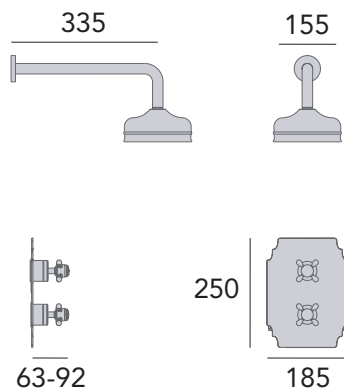

Working pressure range: Min: 0.2 Max: 5.0