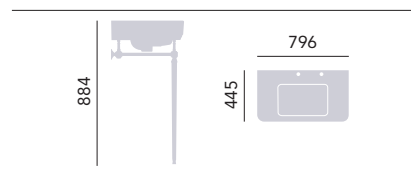

Washstand Chrome

Washstand	WSABWYN8	£697
Glass Shelf	WGABWYN8	£140
Towel Rail	WTABUNI	£115

Use with a bottle trap, see p183