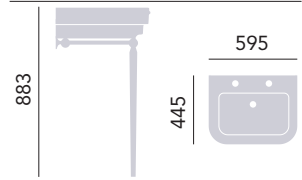

Glass Shelf

Height 8mm
 Width 530mm
 Depth 360mm

Chrome WGABWYN £116
 Vintage Gold WGABWYNVG £140

Glass Shelf

Use with a bottle trap, see p183

Wynwood Washstand Large

Chrome WSABWYN8 £697
 Vintage Gold WSABWYN8VG £678