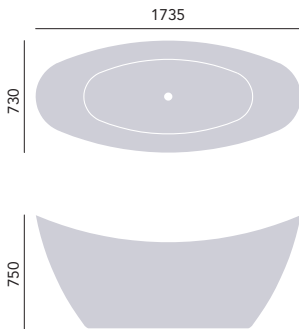

STATEMENT FREESTANDING ACRYLIC BATHS

**Hylton Metallic Effect
Freestanding Acrylic Double Ended Bath**

Height max 750mm
Weight 49kg
Overflow to waste 360mm
Water capacity 227ltr

1735 x 730mm

Stainless Steel Effect	BHYFS00STL	£3089
Gold Effect	BHYFS00GLD	£3089
Copper Effect	BHYFS00COP	£3089

Each bath is individually finished with real metallic leaf and coated with a high gloss acrylic surface. Chrome clicker waste and overflow is included. Use with THCI5CI, see p111.

**Holywell Metallic Effect
Freestanding Acrylic Single Ended Bath**

Height max 735mm
Weight 54kg
Overflow to waste 360mm
Water capacity 215ltr

1705 x 745mm

Stainless Steel Effect	BHOF00STL	£2970
Gold Effect	BHOF00GLD	£2970
Copper Effect	BHOF00COP	£2970

Each bath is individually finished with real metallic leaf and coated with a high gloss acrylic surface. Chrome clicker waste and overflow is included. Use with THCI5CI, see p111.