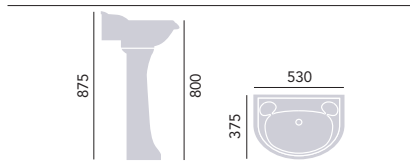

Hide pipe work with a pedestal or use Ornate Brackets, see p183.

This basin is wall mountable only (wall brackets supplied). Use with Short Nose Pillar Taps, such as Dawlish on p145. Use with a bottle trap, see p183.

Use with ornate brackets in chrome or vintage gold finishes see p183. Use with a bottle trap, see p183.