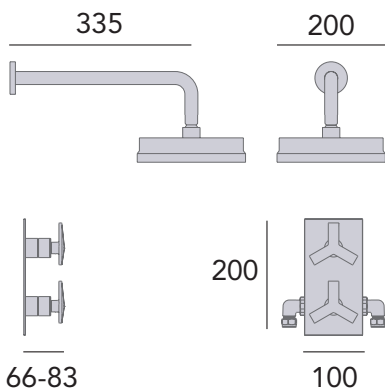

Working pressure range: Min. 0.2, Max. 5.0

Working pressure range: Min. 0.2, Max. 5.0