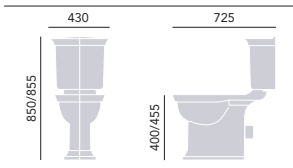

High/Low level Coupling Kit

Ceramic	CKHPW00	£97

Cistern price includes fittings and offers a single flush of 6 litres. Select your cistern lever from our range, see p87.