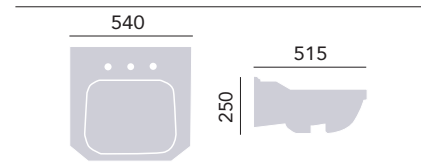

Wall mounted only (wall brackets supplied). Use with a bottle trap, see p183.

Use with your own worktop.