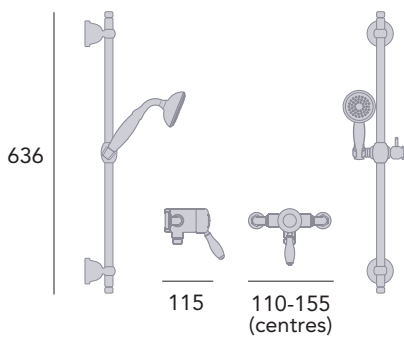

Working pressure range: Min. 0.1, Max. 5.0 Bar

Working pressure range: Min. 0.1, Max. 5.0 Bar