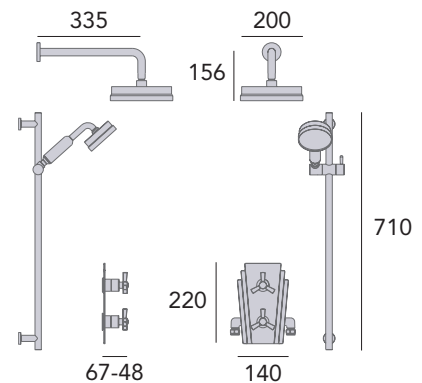

Working pressure range: Min: 0.2 Max: 5.0

Working pressure range: Min: 0.2 Max: 5.0

Working pressure range: Min: 0.2 Max: 5.0