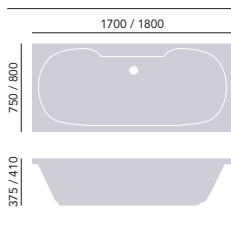

Dorchester
Acrylic Double Ended Fitted Bath

Internal length 1540mm
Internal width 559mm
Height 375mm
Overflow to waste 290mm
Water capacity 205ltr

1700 x 750mm Solid Skin
2 taphole BDW1775D **£696**

Please order panels separately, see p112 - 113. Use with bath screen, see p110. Comes with adjustable feet.