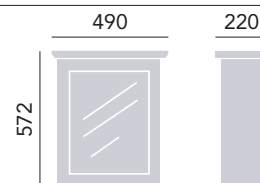

Handle positions are not pre-drilled. Select a stylish handle from our on-trend range, see p134 - 135. Removable shelf included.