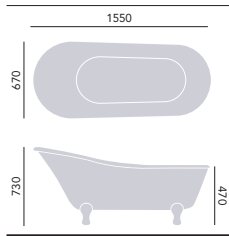

Height inc. feet 730mm
Weight 40.4kg
Overflow to waste 345mm
Water capacity 166ltr

1550 x 670mm with Chrome Feet
No taphole BGRFSW00 + BFGRC **£1035**

Chrome clicker waste is included. Use with THC15CI, see p111. Use with freestanding both taps only. Feet and bath codes are required. Cannot be fitted with a standard waste trap unless the waste is fitted below floor level or if the bath is positioned on a raised floor or plinth.

Baby Oban
Freestanding Acrylic Double Ended Roll Top Bath