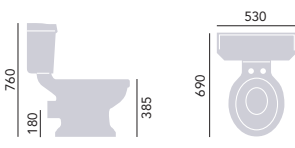

Basin can be wall mounted with brackets (not supplied) or use with pedestal.

Use with Heritage WC Seat. Cistern price includes fittings. Select your cistern lever from our range, see p83. Cistern offers 6/4 litre dual flush.

Close Coupled Standard Height WC & Landscape Cistern
 WC PGRW00 £241
 Landscape Cistern PGD2W01F £214

Close Coupled Comfort Height WC & Cistern
 Comfort Height WC PGRWC00 £280
 Portrait Cistern PGDW02F £241
 Landscape Cistern PGD2W01F £214