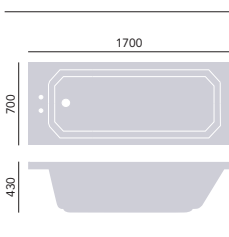

Granley Deco
Acrylic Single Ended Fitted Bath

Internal length 1470mm
Internal width 540mm
Height 430mm
Overflow to waste 285mm
Water capacity 200ltr

1700 x 700mm Solid Skin
2 taphole BGDWI770S **£577**

Please order panels separately, see p112 - 113. Use with bath screen, see p110. Comes with adjustable feet.