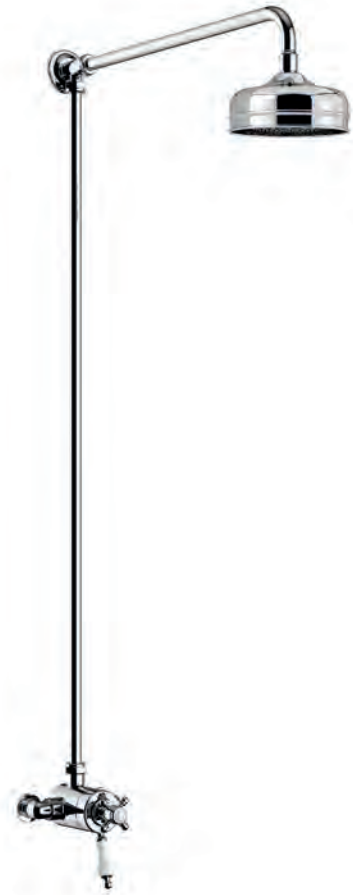

HARTLEBURY SHOWERS

Exposed Shower with Premium Flexible Riser Kit

Premium handset.

Chrome	SHDDUAL09	£575
Vintage Gold	SHDDUAL10	£665

If you like this valve but want to choose different accessories, use the below code and see our kits on p179.

Chrome	SHDCB02	£479
Vintage Gold	SHDAB02	£541

THERMOSTATIC

1 OUTLET

AVAILABLE IN CHROME

AVAILABLE IN GOLD

PERFORMANCE FLOW

Exposed Shower with Premium Fixed Riser Kit

Large 6" shower rose.

Chrome	SHDDUAL07	£816
Vintage Gold	SHDDUAL08	£945

If you like this valve but want to choose different accessories, use the below code and see our kits on p181.

Chrome	SHDCT02	£479
Vintage Gold	SHDAT02	£541

THERMOSTATIC

1 OUTLET

AVAILABLE IN CHROME

AVAILABLE IN GOLD

PERFORMANCE FLOW