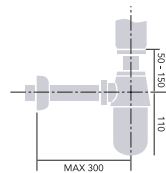

Decorative waste for use with wall mounted basins.