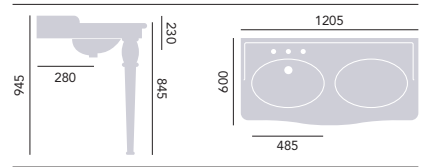

Use with bottle traps, see p183.