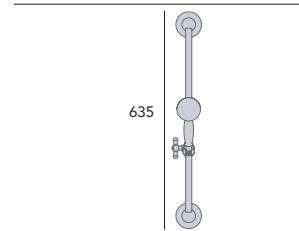

KITS FOR ONE OUTLET RECESSED SHOWERS

Premium Fixed Head

Chrome STCI9 £321
Vintage Gold STAI9 £350

335

155

Deluxe Fixed Head

Chrome STC09 £378

335

200

Extra large 8" shower head.

CREATE YOUR SHOWER

Choose a recessed shower valve from the left page.

Then select either a fixed head or handset with kit to complete your shower.

Deluxe Adjustable Riser Kit with Handset

Chrome STCI8 £245

710

Premium Adjustable Riser Kit with Handset

Chrome STC08 £187
Vintage Gold STA08 £237

635

Adjustable Riser Kit with Handset

Chrome STC04 £142
Vintage Gold STA04 £192

635