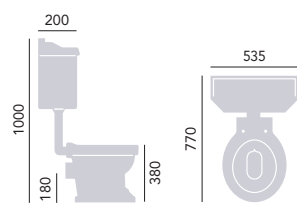

For use with Heritage Back to Wall WCs with WC furniture units.

Low Level WC & Cistern

WC PGRW0L £263
Low Level Cistern PGR2W01LF £252

Low Level Flush Pack

Chrome CC00 £160
Vintage Gold CA00 £182

Use with Heritage WC Seat. Cistern price includes fittings. Select your cistern lever from our range. Cistern offers 6 litre single flush.

High Level WC & Cistern

WC PGRW0L £263
High Level Cistern PGR2W02F £335

High Level Flush Pack

Chrome CC01 £364
Vintage Gold CA01 £415

Prices include fittings. Shortening the length of the flush pipe may affect the efficiency of the flush. Flush pack includes brackets. Use with Heritage WC Seat. Cistern offers 6/4 litre dual flush.