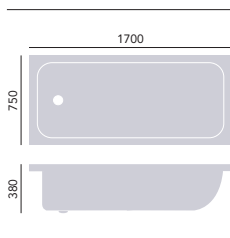

Wynwood
Acrylic Single Ended Fitted Bath

Internal length 1489mm
Internal width 572mm
Height 380mm
Overflow to waste 335mm
Water capacity 205ltr

1700 x 750mm Solid Skin
2 taphole   **BWYWI775S**   **£654**

Please order panels separately, see p112 - 113. Use with bath screen, see p110. Comes with adjustable feet.