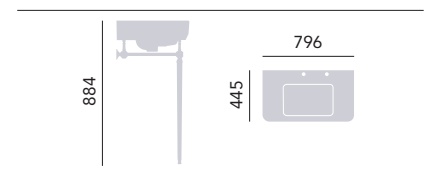

Use with a bottle trap, see p183

WYNWOOD

Close Coupled Comfort Height WC & Cistern
 WC PWYWC00 £308
 Cistern PWYW01F £236

Close Coupled Standard Height WC & Cistern
 WC PWYW00 £269
 Cistern PWYW01F £236

Use with Heritage WC seat. Cistern price includes fittings. Select your cistern lever from our range, see p87. Cistern offers 6/4 litre dual flush.