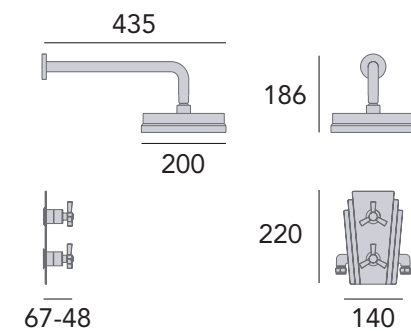

Working pressure range: Min: 0.2 Max: 5.0

Working pressure range: Min: 0.2 Max: 5.0

Working pressure range: Min: 0.2 Max: 5.0