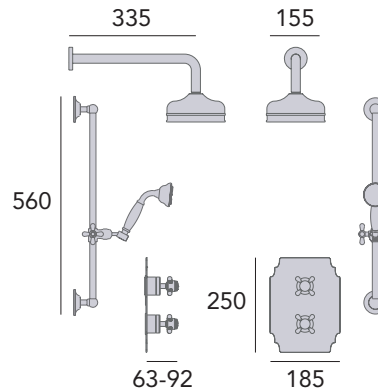

Working pressure range: Min: 0.2 Max: 5.0