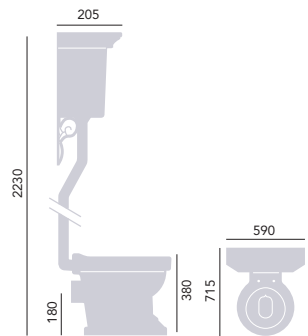

Prices include fittings. Shortening the length of the flush pipe may affect the efficiency of the flush. Flush pack includes brackets. Use with Heritage WC Seat. Cistern offers 6/4 litre dual flush.