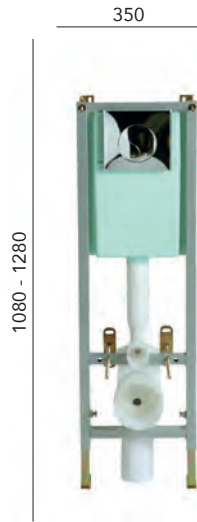

Wall Hung Frame & Concealed Cistern
Front Access
Frame & Concealed Cistern, Steel CFC33 £358

These frames make a Wall Hung WC easier to install. Frame depth 145 - 245mm. Cistern offers 6/4 litre dual flush.