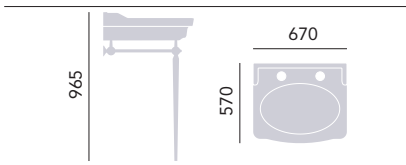

Double Console Basin & Legs

3 Taphole Basin PVEW483 £950
Console Basin Legs PVEW09L £219

Use with bottle traps, see p183.

Standard Basin & Abingdon Washstand

3 Taphole Basin PVEW063 £335

Washstand Chrome

Washstand WSABVIC £609
Glass Shelf WGABVIC £128
Towel Rail WTABUNI £115