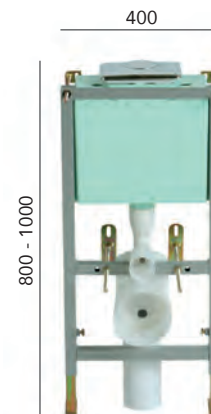

Wall Hung Frame & Concealed Cistern Top Access

Frame & Concealed Cistern, Steel	CFC34	£358

These frames make a Wall Hung WC easier to install. Frame depth 145 - 245mm. Cistern offers 6/4 litre dual flush.