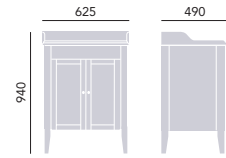

This basin can only be used with Coversham vanity units.