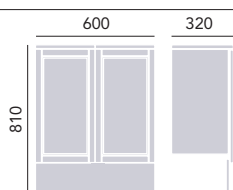

600mm Base Unit

Dove Grey	FFDGRBU600	£416
Graphite	FFGRABU600	£416
Ivory Lace	FFIVLBU600	£416

Handle positions are not pre-drilled. Select stylish handles from our on-trend range, p134 - 135. Worktops and plinths sold separately.