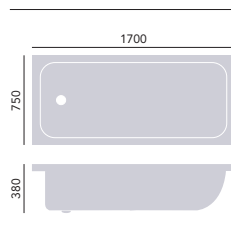

Acrylic Single Ended Fitted Bath

Internal length 1489mm
Internal width 572mm
Height 380mm
Overflow to waste 335mm
Water capacity 200ltr

**1700 x 750mm Solid Skin
2 taphole** BWYW1775S £654

Please order panels separately, see p112 - 113. Use with bath screen, see p110. Comes with adjustable feet.