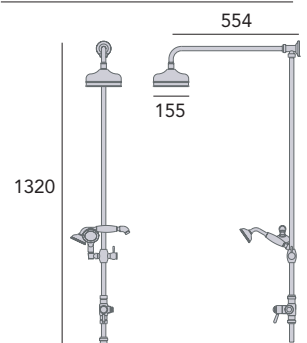

Deluxe Fixed Riser Kit with Head

Chrome STC17 £406

Extra large 8" shower head.

Fixed Riser Kit with Diverter to Head and Handset

Chrome STC15 £428
 Vintage Gold STA15 £558

Large 6" shower head.

WASTES & EXTRAS