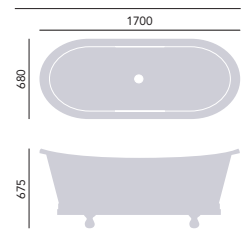

Internal length 1640mm
Internal width 660mm
Height inc. feet 675mm
Weight 152kg
Overflow to waste 465mm
Water capacity 240ltr

1780 x 800mm

2 taphole

No taphole

Including Grand Imperial Feet

Cast Iron

+BRT90

Internal length 1620mm
Internal width 585mm
Height inc. feet 675mm
Weight 139kg
Overflow to waste 390mm
Water capacity 215ltr

1700 x 680mm

No taphole

Including Porto Santo Feet

Cast Iron

+BRT92

BRT89

£2728

Chrome

+BRT93

£2852

Price includes bath and feet. For waste options, choose from THC21 or THC16 with THC15CI, all on p111.

FREESTANDING CAST IRON BATHS

Devon
Cast Iron Double Ended Bath

Internal length 1645mm
Internal width 610mm
Height inc. feet 790mm
Weight 144kg
Overflow to waste 367mm
Water capacity 195ltr (BRT40)
& 195ltr (BRT44)

Essex
Cast Iron Single Ended Bath

Internal length 1580mm
Internal width 615mm
Height inc. feet 610mm
Weight 141kg
Overflow to waste 390mm
Water capacity 225ltr

1700 x 770mm

2 taphole
No taphole

Including Heritage Feet