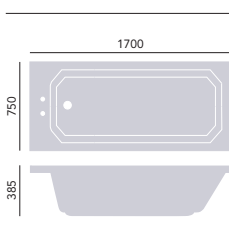

Granley
Acrylic Single Ended Fitted Bath

Internal length 1449mm
Internal width 562mm
Height 385mm
Overflow to waste 300mm
Water capacity 205ltr

1700 x 750mm Solid Skin
2 taphole BGRWI775S **£654**

Please order panels separately, see p112 - 113. Use with bath screen, see p110. Comes with adjustable feet.