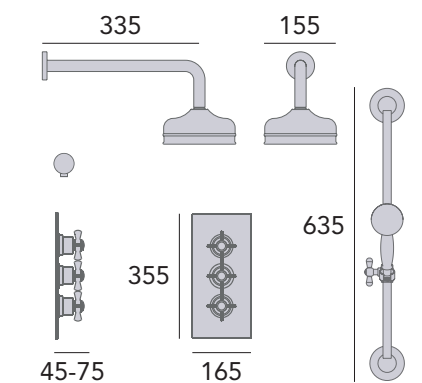

Working pressure range: Min. 0.2, Max. 5.0 Bar