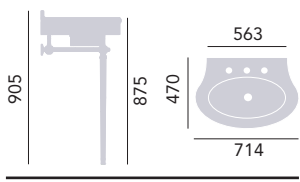

Glass Shelf

Height 8mm
 Width 405mm
 Depth 395mm

Chrome WGABCLA £127
 Vintage Gold WGABCLAVG £143

Use with a bottle trap, see p183. Please note the towel rails are not suitable for use with the Claverton washstand.