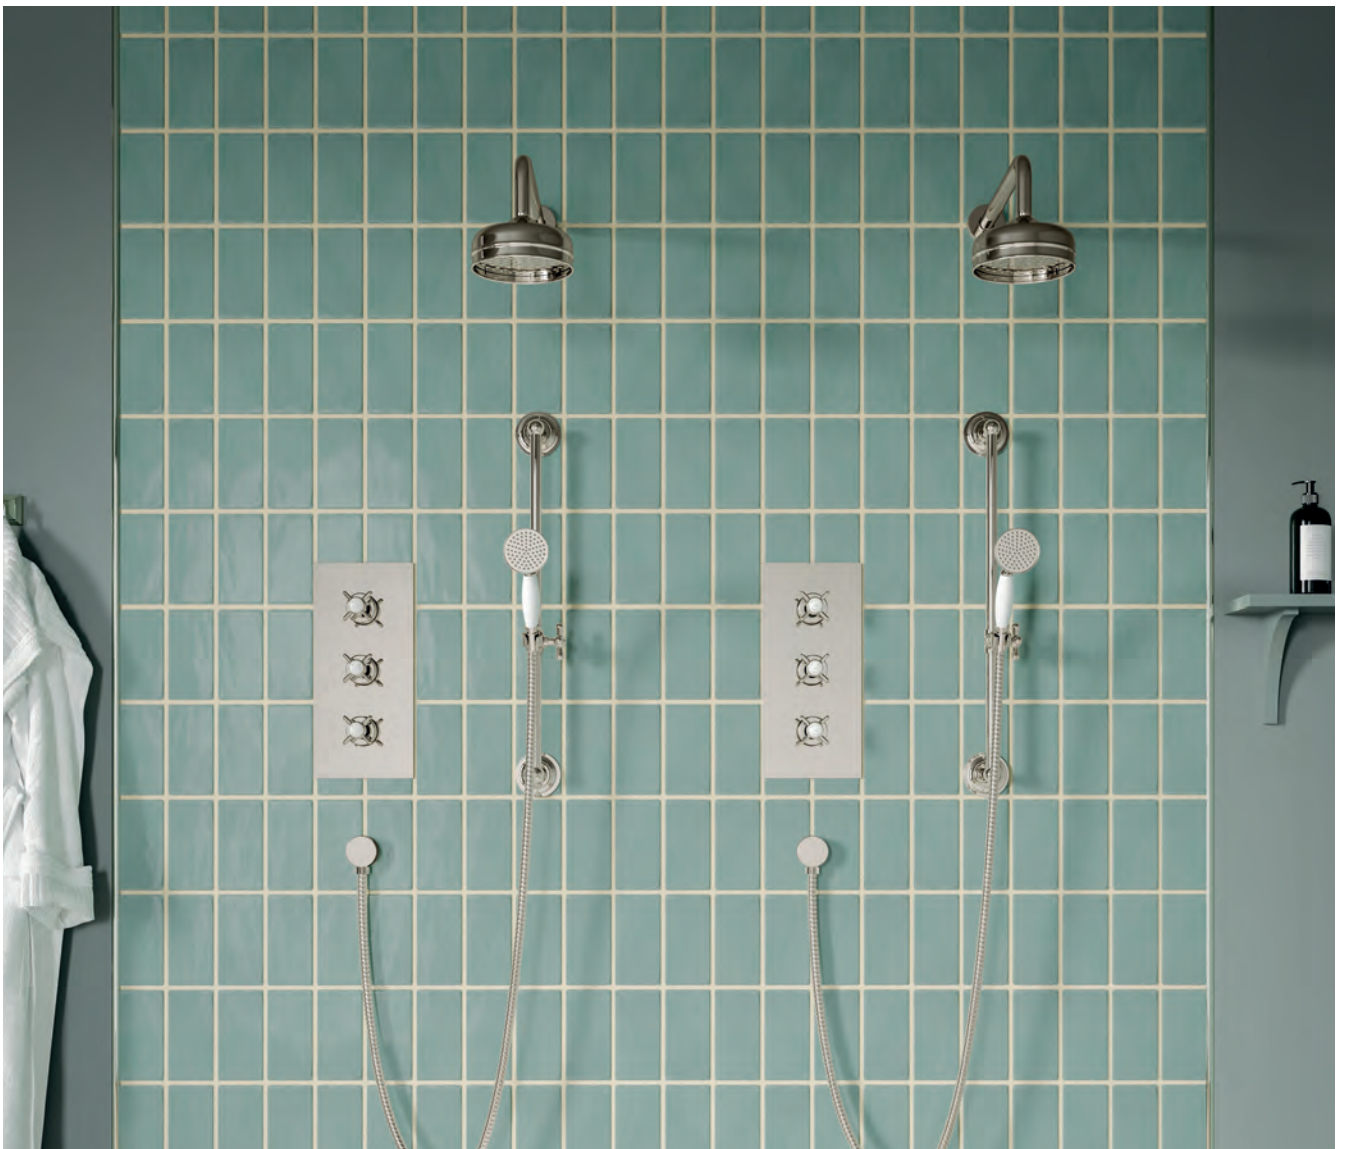

Somersby Taps pl69

Dawlish Basin Taps pl45

Gracechurch Exposed Shower p155

Showers

SENSATIONAL SHOWERING

Showers don't have to be a purely practical thing; they can be sumptuous and inspiring too. What better way to start the day than being fully enveloped in the warmth of a cascading premium shower? And, then of course, there's the look. Whether you've got your heart set on a traditionally exposed shower, or you prefer a more modern recessed style, you'll find a design and an experience perfectly suited to you. Pair with flexible riser kits or one of our gorgeous, fixed heads for a luxurious showering experience. All that's left to do is complement it with matching taps for a flawless bathroom finish.

Dawlish Shower p146

Small Spaces

MORE THAN A LITTLE INSPIRATION

You don't need to have a large bathroom to create a statement. All our designs work beautifully in more compact spaces too. Even our Oban and Buckingham freestanding baths come in smaller sizes so you're free to create a look that you really want, not a compromise. And because our range also includes small-scale corner and baby basins, corner and wall hung WCs, you can lavish some love and attention across en suites and cloakrooms too - not just your family bathroom.