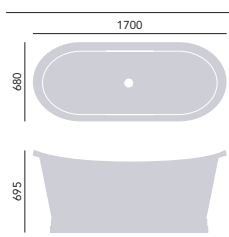

Essex
Cast Iron Single Ended Bath

Internal length 1580mm
Internal width 615mm
Height inc. feet 610mm
Weight 141kg
Overflow to waste 390mm
Water capacity 225ltr

1700 x 770mm

2 taphole
No taphole

Including Heritage Feet

Madeira
Cast Iron Double Ended Bath

Internal length 1620mm
Internal width 585mm
Height 695mm
Weight 194kg
Overflow to waste 390mm
Water capacity 215ltr

1700 x 695mm

No taphole

BRT76

£5346

PICK YOUR PERFECT SHADE

From boutique boudoir to serene space, all our cast iron baths can be painted in your choice of colour.

FITTED CAST IRON BATHS

Fitted Cast Iron Bath

Sutherland
Internal length 1530mm
Internal width 600mm
Height 470mm
Weight 125kg
Overflow to waste 393mm
Water capacity 220ltr