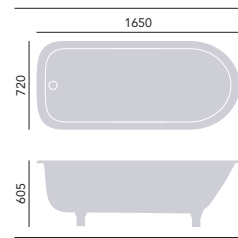

Height inc. feet 605mm
Weight 38.2kg
Overflow to waste 360mm
Water capacity 205ltr

1650 x 720mm with Chrome Feet
2 taphole BPHW01 + BFPHC **£1101**

Cannot be fitted with a standard waste trap unless the waste is fitted below floor level, if the bath is positioned on a raised floor or plinth, or used with shallow trap waste THC15CI with THC16, both on p111.