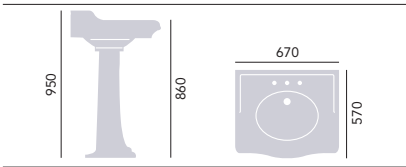

Single Console Basin & Legs

3 Taphole Basin PVEW463 £693
Console Basin Legs PVEW09L £219