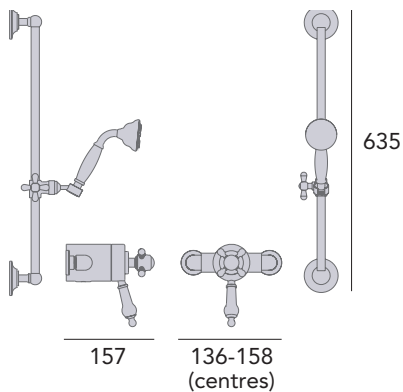

Working pressure range: Min: 0.2 Max: 5.0