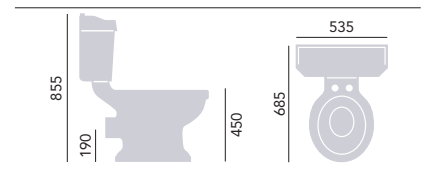

I Taphole Bidet PGRW03 £280

Close Coupled Standard Height WC & Cistern

WC PGRW00 £241
Cistern PGR2W01F £224

Close Coupled Comfort Height WC & Cistern

Comfort Height WC PGRWC00 £280
Cistern PGR2W01F £224

Use with Heritage WC Seat. Cistern price includes fittings. Select your cistern lever from our range. Cistern offers 6 litre single flush.