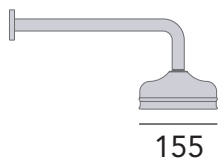

Premium Fixed Head

Chrome STCI9 £321
Vintage Gold STAI9 £350

335

155

Large 6" shower head.