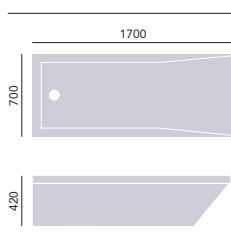

Blenhiem
Acrylic Single Ended Fitted Bath

Internal length 1543mm
Internal width 500-585mm
Height 425mm
Overflow to waste 310mm
Water capacity 202ltr

1700 x 700mm Solid Skin
No taphole   BHPWI770S   **£577**

Please order panels separately, see p112 - 113. Use with bath screen, see p110. Comes with adjustable feet.