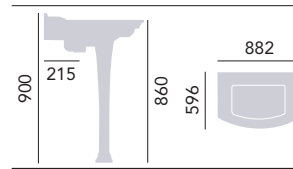

Paint finish highlights the wood grain. Handle positions are not pre-drilled. Select stylish handles from our on-trend range, see p134 - 135. Removable shelf included. Measurements given include the basin.

Use with a bottle trap, see p183.