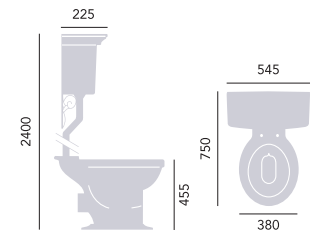

Standard Height WC & Cistern

WC PVEWS00 **£274**
 Cistern PVEWC01F **£236**

Use with Heritage WC seat. Cistern price includes fittings. Select your cistern lever from our range, see p87.

High Level WC & Cistern

Comfort Height WC PVEWC00 **£308**
 High Level Cistern PHP2W02F **£325**

High Level Flush Pack

Chrome CC03 **£364**
 Vintage Gold CA03 **£415**

High/Low Level Coupling Kit

Ceramic CKVEW00 **£80**

Cistern price includes fittings. Cistern offers 6/4 litre dual flush. Flush pack includes brackets and chain pull. Shortening the flush pipe may affect the efficiency of the flush.