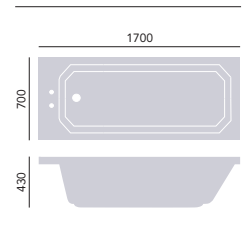

Acrylic Single Ended Fitted Bath

Internal length 1470mm
Internal width 540mm
Height 430mm
Overflow to waste 285mm
Water capacity 200ltr
1700 x 700mm Solid Skin 2 taphole BGDW1770S £577

Please order panels separately, see p112 - 113. Use with bath screen, see p110. Comes with adjustable feet.