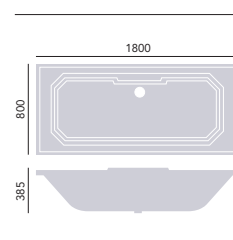

Granley
Acrylic Double Ended Fitted Bath

Internal length 1645mm
Internal width 650mm
Height 385mm
Overflow to waste 280mm
Water capacity 225ltr

1800 x 800mm Solid Skin
2 taphole BGRWI880D **£773**

Please order panels separately, see p112 - 113. Use with bath screen, see p110. Comes with adjustable feet.