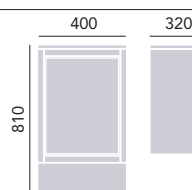

400mm Base Unit

Dove Grey	FFDGRBU400	£351
Graphite	FFGRABU400	£386
Ivory Lace	FFIVLBU400	£386