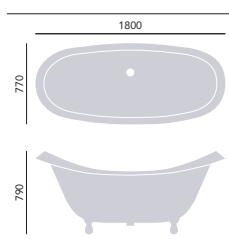

Devon
Cast Iron Double Ended Bath

Internal length 1645mm
Internal width 610mm
Height inc. feet 790mm
Weight 144kg
Overflow to waste 367mm
Water capacity 195ltr (BRT40)
& 195ltr (BRT44)

1800 x 770mm

2 taphole
No taphole

Including Devon Feet

Cast Iron +BRT41 **£3025**
Chrome +BRT43 **£3149**

BRT40
BRT44

Price includes bath and feet. Use with Devon Bath Feet only. 2 taphole bath with Devon Feet shown here. For waste options, choose from THC21 or THC16 with THC15CI, all on p111.