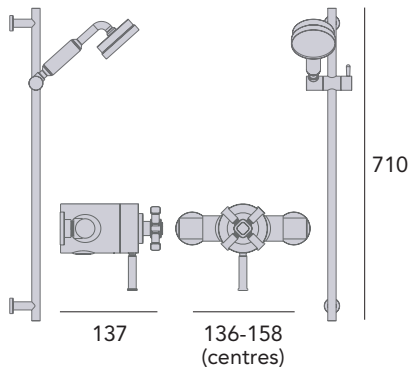

Working pressure range: Min: 0.2 Max: 5.0