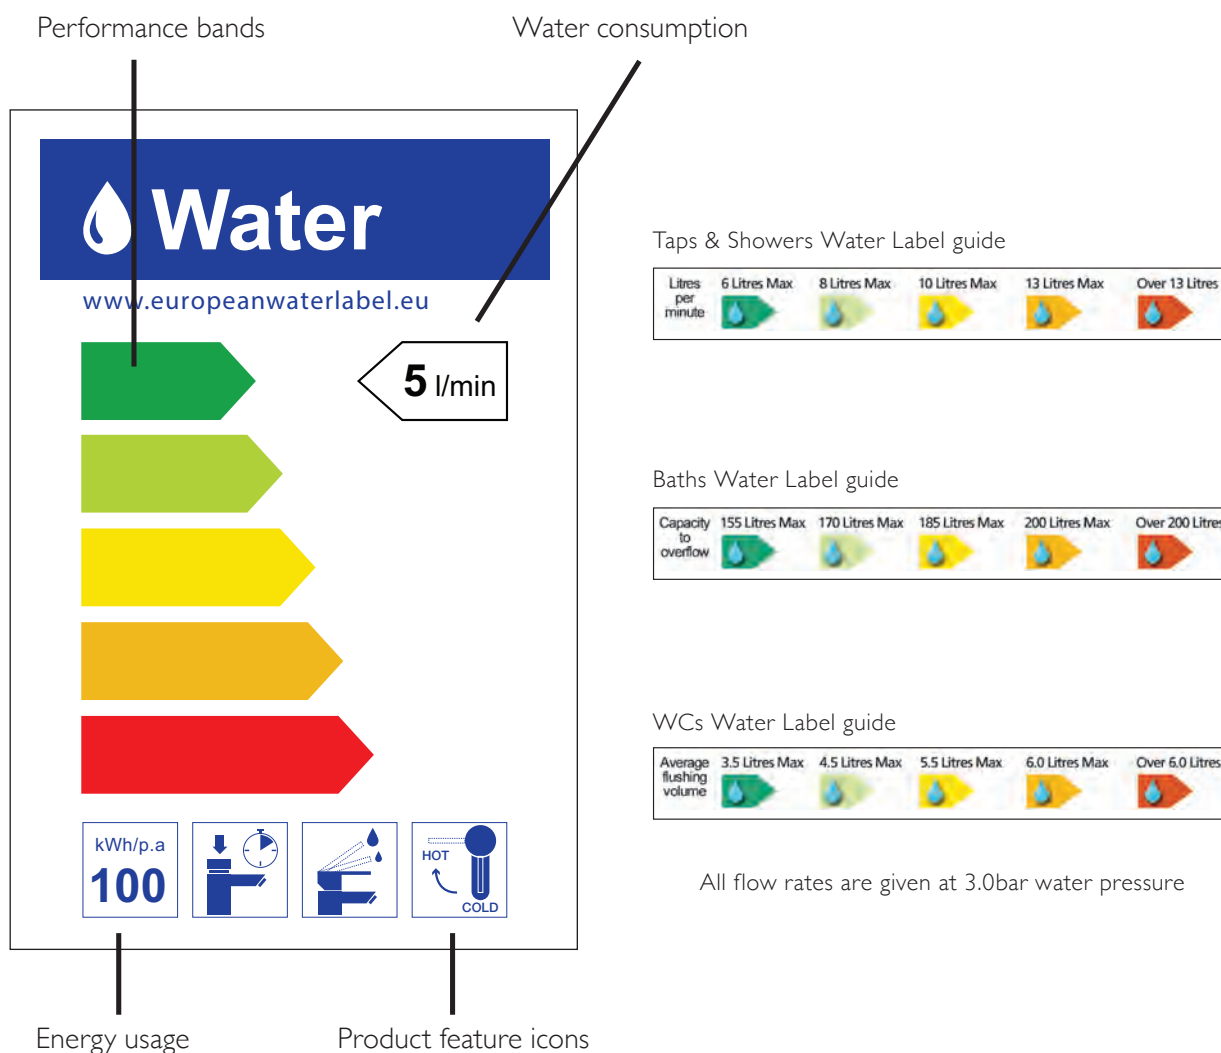

EXPLAINING WATER EFFICIENCY

There are over 60 million people living in the UK, using on average 150 litres of water per day for washing, cooking and drinking. Improvements in lifestyle and new technologies within the domestic environment mean we use 55% more water than we did 25 years ago, with half of this being used within the bathroom environment.

As climate change takes a greater hold on the environment we understand it is essential for us all to use water wisely. At Heritage we appreciate how important it is to save water and that's why we have designed selected products to optimise water usage in the bathroom.

You can now tell how much water a product uses in normal domestic conditions by looking for the Water Label. A green indicator flag shows that a product uses the least amount of water whereas a red flag indicates that a product uses more water; however this gives you a greater flow from your taps and showers for a faster filling basin or bath and more invigorating shower.

You can find a complete explanation of the European Water Label and how it works at: www.europeanwaterlabel.eu