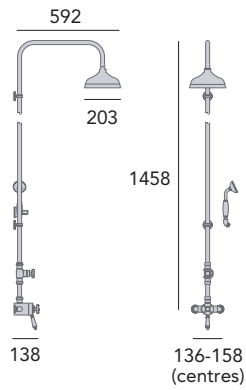

AVENBURY SHOWER

Exposed Shower with Deluxe Fixed Riser Kit & Diverter to Handset

Extra large 8" shower rose. Deluxe handset and soap basket. Stylish wide bore rigid riser for optimised flow. Working pressure range: 0.1 - 5.0 bar.

Chrome AVEDUAL01 £1232