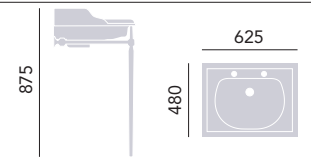

Use with a bottle trap, see p183.