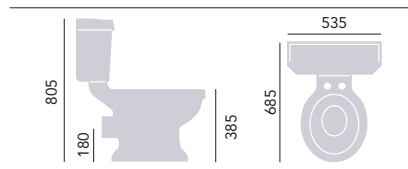

I Taphole Bidet PGRW03 £280

Close Coupled Standard Height WC & Cistern

WC PGRW00 £241
Cistern PGR2W01F £224

Close Coupled Comfort Height WC & Cistern

Comfort Height WC PGRWC00 £280
Cistern PGR2W01F £224

Use with Heritage WC Seat. Cistern price includes fittings. Select your cistern lever from our range. Cistern offers 6 litre single flush.