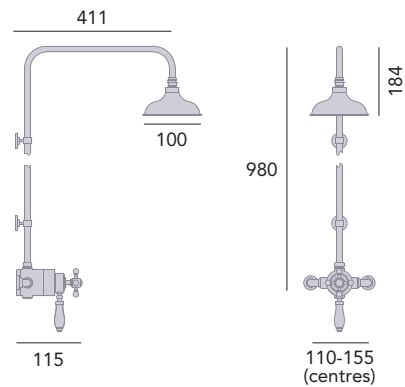

Working pressure range: Min. 0.1, Max. 5.0 Bar