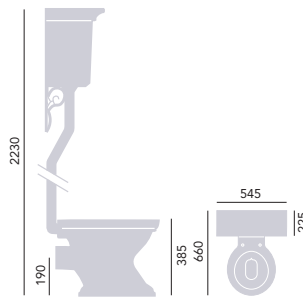

These frames make a Wall Hung WC easier to install. Frame depth 145 - 245mm. Cistern offers 6/4 litre dual flush.

Wall Hung Frame & Concealed Cistern Top Access

Frame & Concealed Cistern, Steel	CFC34	£358
----------------------------------	-------	-------------

These frames make a Wall Hung WC easier to install. Frame depth 145 - 245mm. Cistern offers 6/4 litre dual flush.

DORCHESTER

Bidet
1 Taphole PDW03 £303

Low Level WC & Cistern
WC PVEW00 £303
Low Level Cistern PVE2W01F £219

Low Level Flush Pack
Chrome CC00 £160
Vintage Gold CA00 £182

Use with Heritage WC Seat. Select your cistern lever from our range. Cistern offers 6 litre single flush.

High Level WC & Cistern
WC PVEW00 £303
High Level Cistern PVE2W02F £330

High Level Flush Pack
Chrome CC01 £364
Vintage Gold CA01 £415

Cistern price includes fittings.

Acrylic Single Ended Fitted Bath

Internal length 1514mm
Internal width 567mm
Height 450mm
Overflow to waste 315mm
Water capacity 200ltr