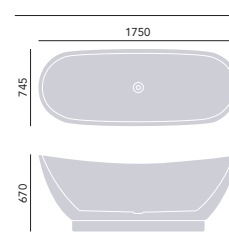

Pomeroy Freestanding Acrylic Double Ended Bath

Height max 750mm
 Weight 49kg
 Overflow to waste 360mm
 Water capacity 227ltr

1735 x 730mm

No taphole BPOFSW00 **£2198**

Chrome clicker waste and overflow is included. Use with THC15CI, see p 111.