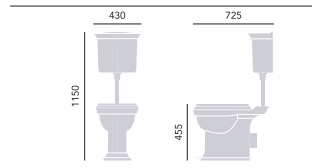

Low level Flush Pack

Chrome	CC02	£160
Vintage Gold	CA02	£182

High/Low level Coupling Kit

Ceramic	CKHPW00	£97
---------	---------	-----

Cistern price includes fittings and offers a single flush of 6 litres. Select your cistern lever from our range, see p87.