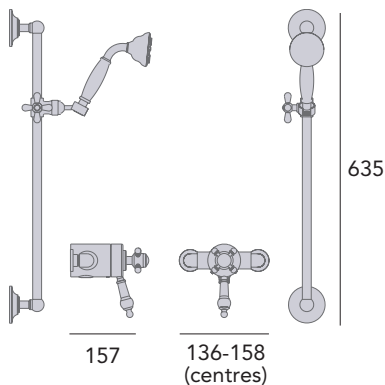

Working pressure range: Min: 0.2 Max: 5.0

Working pressure range: Min: 0.2 Max: 5.0