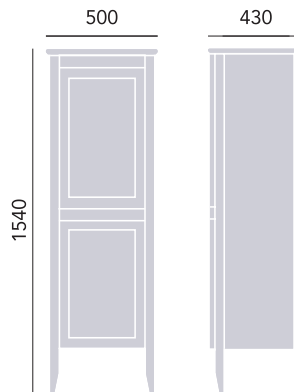

Paint finish highlights the wood grain. Handle positions are not pre-drilled. Select stylish handles from our on-trend range, see p134 - 135. Removable shelf included.