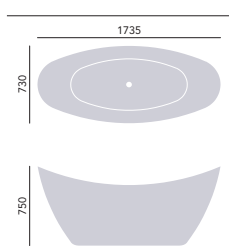

Pomeroy Freestanding Acrylic Double Ended Bath

Height max 750mm
 Weight 49kg
 Overflow to waste 360mm
 Water capacity 227ltr

1735 x 730mm

No taphole BPOFSW00 **£2198**

Chrome clicker waste and overflow is included. Use with THC15CI, see p 111.