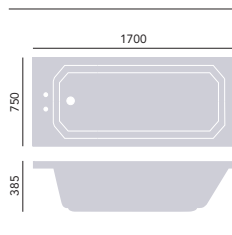

Acrylic Single Ended Fitted Bath

Internal length 1449mm
Internal width 562mm
Height 385mm
Overflow to waste 300mm
Water capacity 205ltr

1700 x 750mm Solid Skin
2 taphole BGRW1775S £654

Please order panels separately, see p112 - 113. Use with bath screen, see p110. Comes with adjustable feet.