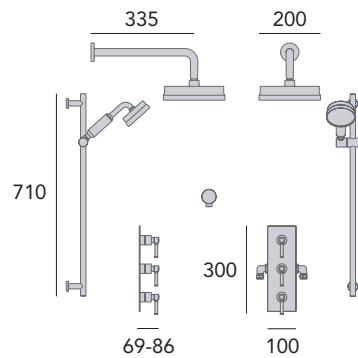

Working pressure range: Min: 0.1 Max 5.0

Working pressure range: Min: 0.1 Max 5.0