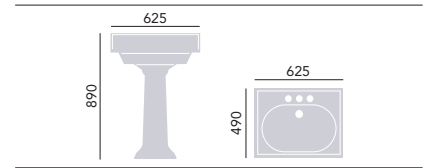

Cloakroom Basin & Pedestal

1 Taphole Basin	PDW071	£236
2 Taphole Basin	PDW07	£236
Pedestal	PDW09CL	£140