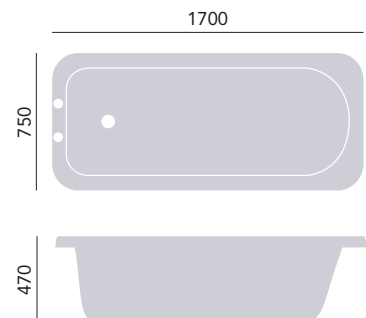

Includes standard adjustable feet. For bath panels see pages 112-113. Sutherland bath shown here.