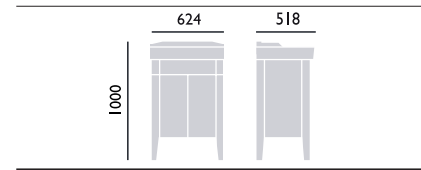

Use with Granley Pedestal to hide pipework or wall mount with brackets (not supplied).

Paint finish highlights the wood grain. Handle positions are not pre-drilled. Select stylish handles from our on-trend range, see p134 - 135. Removable shelf included. Measurements given include the basin.