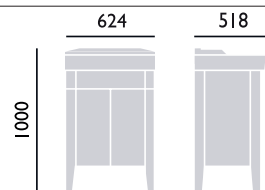

Granley Basins

2 Taphole Basin	PGRW05F	£297
3 Taphole Basin	PGRW053F	£297

Paint finish highlights the wood grain. Handle positions are not pre-drilled. Select stylish handles from our on-trend range, see p134 - 135. Removable shelf included. Measurements given include the basin.