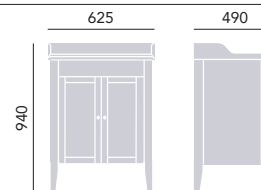

Dorchester Basins

2 Taphole Basin	PVEW05F	£352
3 Taphole Basin	PVEW053F	£352

Paint finish highlights the wood grain. Handle positions are not pre-drilled. Select stylish handles from our on-trend range, see p134 - 135. Removable shelf included. Measurements given include the basin.