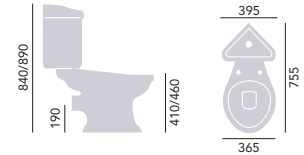

Standard Height WC	PDW00	£280
Comfort Height WC	PDWC00	£330
Portrait Cistern	PDW02F	£274

Use with Heritage WC seat. Cistern price includes dual flush with chrome push button and fittings.

Close Coupled WC & Corner Cistern

Standard Height WC	PDW00	£280
Comfort Height WC	PDWC00	£330
Corner Cistern	PDW04F	£291

Use with Heritage WC seat. Cistern price includes dual flush chrome push button and fittings.

Wall Hung WC

WC	PDWW00	£320
----	--------	-------------