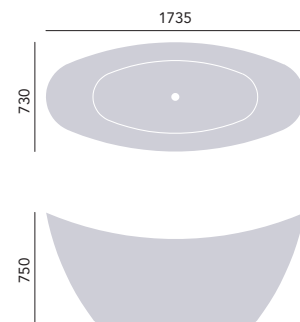

STATEMENT FREESTANDING ACRYLIC BATHS

**Alderley Mock Croc Skin Effect
Freestanding Acrylic Double Ended Bath**

Height max 750mm
Weight 49kg
Overflow to waste 360mm
Water capacity 227ltr

Mock Croc Effect BALFS00CRC **£3208**