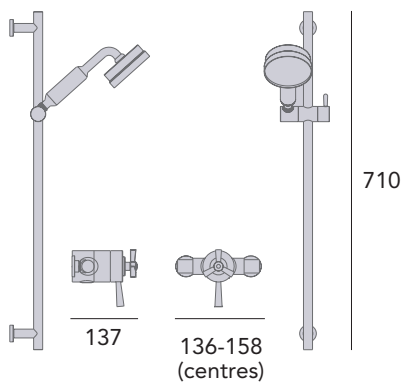

Working pressure range: Min: 0.2 Max: 5.0