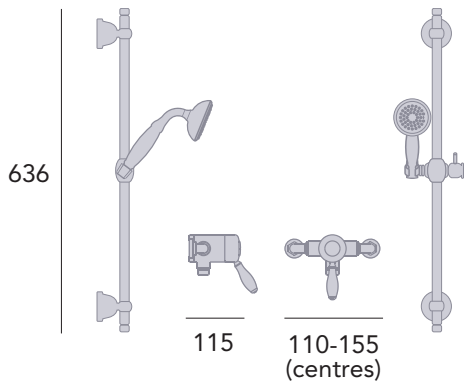

Working pressure range: Min. 0.1, Max. 5.0 Bar