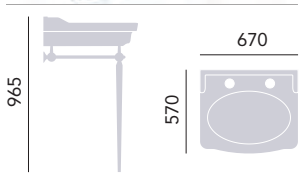

Use with a bottle trap, see p183.

Victoria Washstand

Chrome WSABVIC £609
 Vintage Gold WSABVICVG £678

Basins

3 Taphole Basin PVEW063 £335

Glass Shelf

Height 8mm
 Width 550mm
 Depth 442mm

Chrome WGABVIC £128
 Vintage Gold WGABVICVG £140