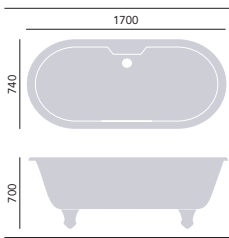

Height inc. feet 700mm
Weight 66kg
Overflow to waste 330mm
Water capacity 222ltr

1700 x 740mm with Chrome Feet
2 taphole BOBW01 + BFOBC **£1119**

For waste options select THC16 with THC15CI on p111.

Perth
Freestanding Acrylic Single Ended Roll Top Bath