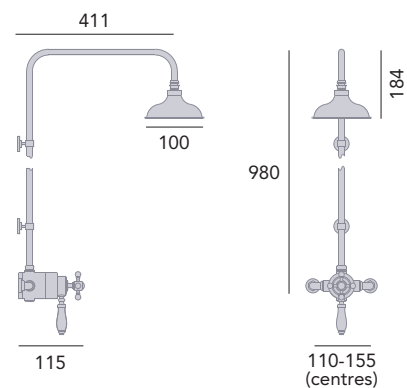

Working pressure range: Min. 0.1, Max. 5.0 Bar

Working pressure range: Min. 0.1, Max. 5.0 Bar