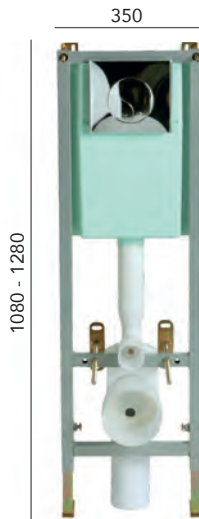

Wall Hung Frame & Concealed Cistern Front Access

Frame & Concealed Cistern, Steel	CFC33	£358

These frames make a Wall Hung WC easier to install. Frame depth 145 - 245mm. Cistern offers 6/4 litre dual flush.