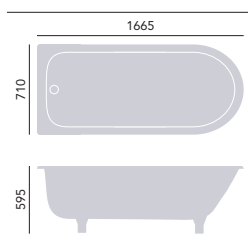

Tilbury
Corner Freestanding Acrylic Bath

Height inc. feet 595mm
Weight 41kg
Overflow to waste 350mm
Water capacity 190ltr

Left Hand
No taphole   BTIFSW00L + BTIFC   **£1142**
in White

Right Hand
No taphole   BTIFSW00R + BTIFC   **£1142**
in White