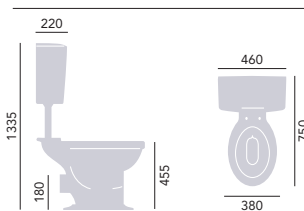

Comfort Height WC PVEWC00 **£308**
 High Level Cistern PHP2W02F **£325**

High Level Flush Pack

Chrome CC03 **£364**
 Vintage Gold CA03 **£415**

High/Low Level Coupling Kit

Ceramic CKVEW00 **£80**

Cistern price includes fittings. Cistern offers 6/4 litre dual flush. Flush pack includes brackets and chain pull. Shortening the flush pipe may affect the efficiency of the flush.

Low Level WC & Cistern

Comfort Height WC PVEWC00 **£308**
 Low Level Cistern PVEWC01LF **£241**

Low level Flush Pack

Chrome CC02 **£160**
 Vintage Gold CA02 **£182**

High/Low Level Coupling Kit

Ceramic CKVEW00 **£80**

Use with Heritage WC seat. Cistern price includes fittings. Select your cistern lever from our range, see p87.

Acrylic Super Deep Single Ended Fitted Bath

Internal length 1536mm
 Internal width 595mm
 Height 430mm
 Overflow to waste 375mm
 Water capacity 225ltr