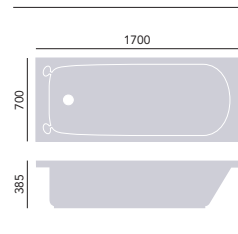

Dorchester
Acrylic Single Ended Fitted Bath

Internal length 1510mm
Internal width 574mm
Height 385mm
Overflow to waste 315mm
Water capacity 200ltr

1700 x 700mm Solid Skin
2 taphole BDW1770S **£577**

Bath has two plain soap dishes and plain internal rim. Please order panels separately, see p112 - 113. Use with bath screens, see p110. Comes with adjustable feet.