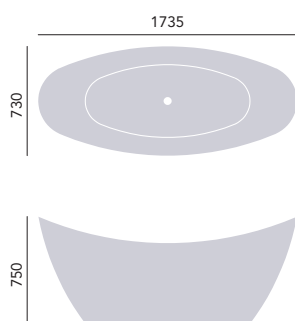

**Osterley Matt Black Effect
Freestanding Acrylic Double Ended Bath**

Height max 750mm
Weight 49kg
Overflow to waste 360mm
Water capacity 227ltr

Black   BOSTFS00BLK   **£2970**

Chrome clicker waste and overflow is included. Use with THC15C1, see p111.