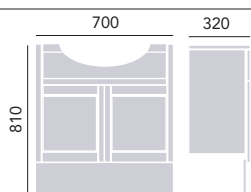

700mm Vanity Unit

Dove Grey	FFDGRVAN700	£576
Graphite	FFGRAVAN700	£576
Ivory Lace	FFIVLVAN700	£576

Unit is pre-cut to be compatible with Dorchester, Granley & Claverton semi-recessed basins. Removable shelf included. Handle positions are not pre-drilled. Select stylish handles from our on-trend range, p134 - 135. Worktops and plinths sold separately.