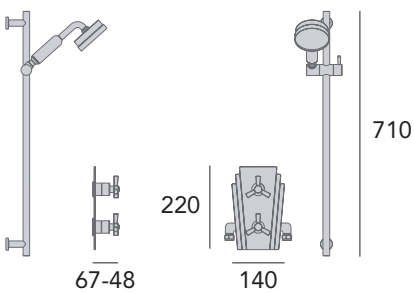

Working pressure range: Min: 0.2 Max: 5.0

Working pressure range: Min: 0.2 Max: 5.0

Working pressure range: Min: 0.2 Max: 5.0