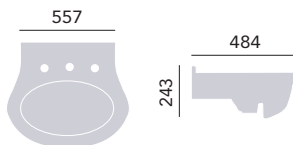

Close Coupled WC & Cistern

WC	PCLW00	£280
Cistern	PCLW01F	£236