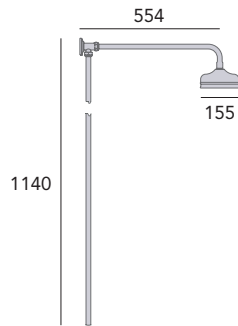

Large 6" shower head.

CREATE YOUR SHOWER

Choose an exposed shower valve from the left page.

Then select a fixed riser kit from this page to complete your shower.