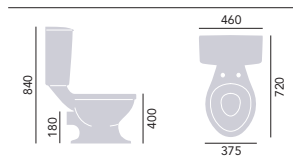

Standard Height WC & Cistern

WC PVEWS00 **£274**
Cistern PVEWC01F **£236**

Use with Heritage WC seat. Cistern price includes fittings. Select your cistern lever from our range, see p87.