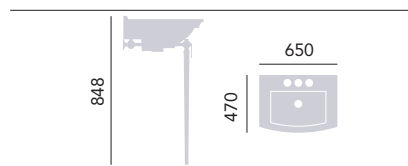

Washstand Vintage Gold

Washstand	WSABBLEVG	£740
Glass Shelf	WGABBLEVG	£132
Towel Rail	WTABUNIVG	£140