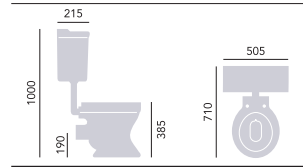

Low Level Flush Pack
Chrome CC00 £160
Vintage Gold CA00 £182

Use with Heritage WC Seat. Select your cistern lever from our range. Cistern offers 6 litre single flush.