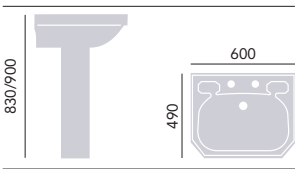

Basin can be wall mounted with brackets (not supplied) or use with pedestal.

Use with Heritage WC Seat. Cistern price includes fittings. Select your cistern lever from our range, see p83. Cistern offers 6/4 litre dual flush.