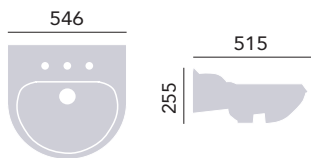

Washstand Vintage Gold

Washstand	WSABDORVG	£685
Glass Shelf	WGABDORVG	£140
Towel Rail	WTABUNIVG	£140

Use with a bottle trap, see p183.

Semi-Recessed Basin

1 Taphole Basin	PDW341	£313
2 Taphole Basin	PDW34	£313
3 Taphole Basin	PDW343	£313