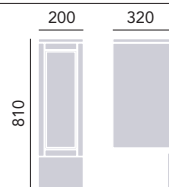

Handle positions are not pre-drilled. Select a stylish handle from our on-trend range, p134 - 135. Door supplied loose so can be fitted to open right or left. Worktops and plinths sold separately.