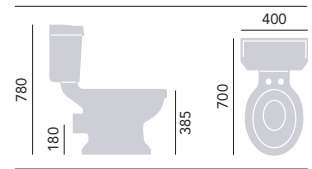

Basin can be wall mounted with brackets (not supplied) or use with pedestal.

Use with Heritage WC Seat. Cistern price includes fittings. Select your cistern lever from our range, see p83. Cistern offers 6/4 litre dual flush.