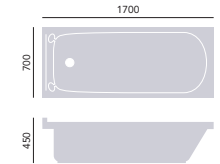

Acrylic Single Ended Fitted Bath

Internal length 1510mm
Internal width 574mm
Height 385mm
Overflow to waste 315mm
Water capacity 200ltr

1700 x 700mm Solid Skin
2 taphole BDW1770S £577

Bath has two plain soap dishes and plain internal rim. Please order panels separately, see p112 - 113. Use with bath screens, see p110. Comes with adjustable feet.