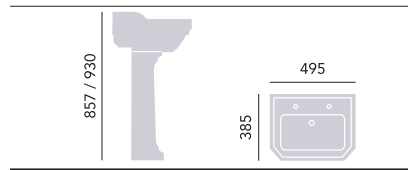

Use with Granley Pedestal to hide pipework or wall mount with brackets (not supplied).

Paint finish highlights the wood grain. Handle positions are not pre-drilled. Select stylish handles from our on-trend range, see p134 - 135. Removable shelf included. Measurements given include the basin.