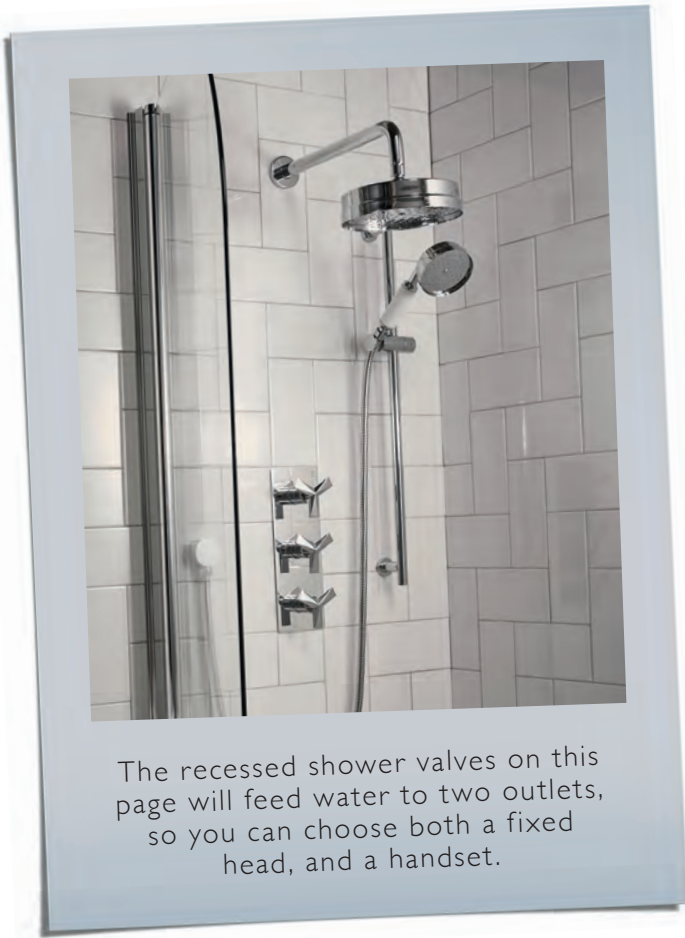

635

CHOOSE YOUR OWN: VALVES FOR TWO OUTLET RECESSED SHOWERS

The recessed shower valves on this page will feed water to two outlets, so you can choose both a fixed head, and a handset.

Dawlish Recessed Thermostatic Shower Valve with Twin Stopcocks
 Chrome SDC05 £575