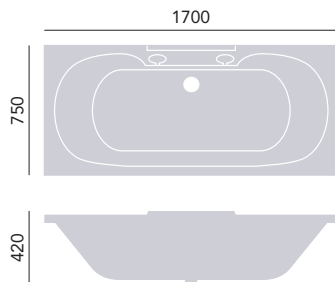

CLAVERTON

Acrylic Double Ended Fitted Bath

Overflow to waste 335mm
Water capacity 205ltr

2 taphole   BRHWI775D   **£696**

Please order panels separately, see p112 - 113. Use with bath screen, see p110. Comes with adjustable feet.