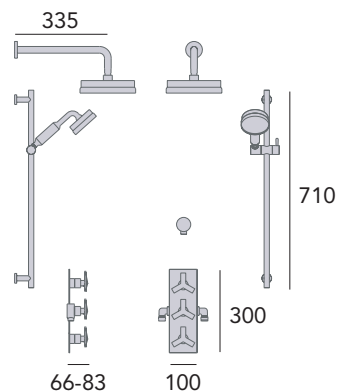

Working pressure range: Min. 0.2, Max. 5.0

Working pressure range: Min. 0.2, Max. 5.0