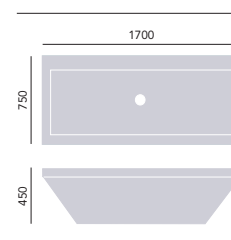

Blenhiem
Acrylic Double Ended Fitted Bath

Internal length 1591mm
Internal width 600mm
Height 450mm
Overflow to waste 370mm
Water capacity 200ltr

1700 x 750mm Solid Skin
No taphole   BHPWI775D   **£702**

Please order panels separately, see p112 - 113. Use with bath screen, see p110. Comes with adjustable feet.