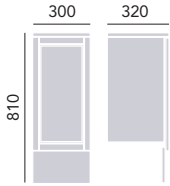

Handle positions are not pre-drilled. Select a stylish handle from our on-trend range, p134 - 135. Door supplied loose so can be fitted to open right or left. Worktops and plinths sold separately.