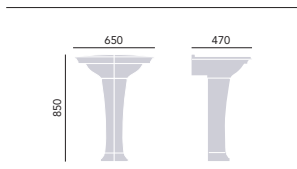

Paint finish highlights the wood grain. Handle positions are not pre-drilled. Select stylish handles from our on-trend range, see p134 - 135. Removable shelf included. Measurements given include the basin.

Use with a bottle trap, see p183.